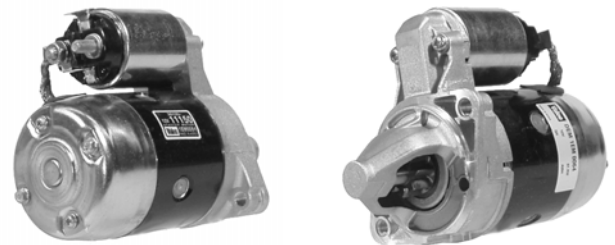

438105

0.7KW, 12V, 16940, S437, 103-137A, ALTERNATE 438097

8TH CW, DD, 8mm B+ POST, 1/4" "50" SPADE