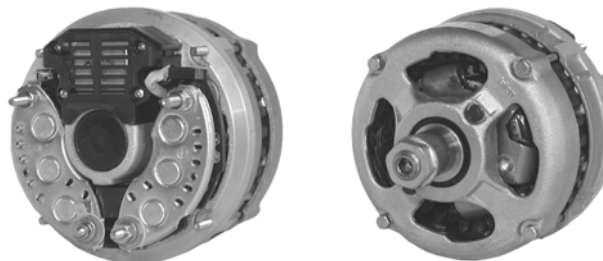

60A 12V, 12301, 208-397, WITH "W" TERMINAL

17mm SHAFT, 6mm B+ POST, 138mm OD

541130