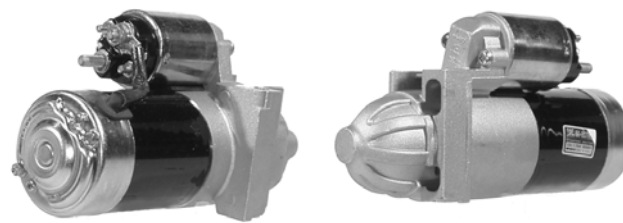

1.7KW, 12V, 19715, 108-480, 7.4, 8.4LT ENGINES

11TH CW, PMGR, 8mm B+ POST, 5mm "S", 5mm "R"

184202