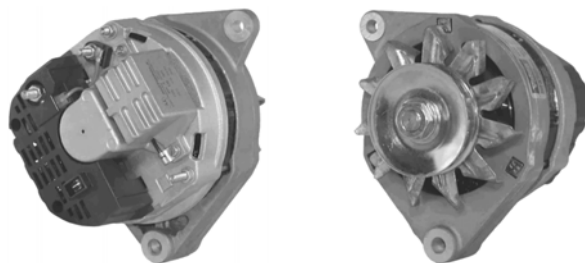

510847

45A 12V, CW, 12394, 210-483, ALTERNATE 510805

1 GRV 72mm OD, 6mm B+ POST, 1/4" D+ SPADE, 5mm W POST