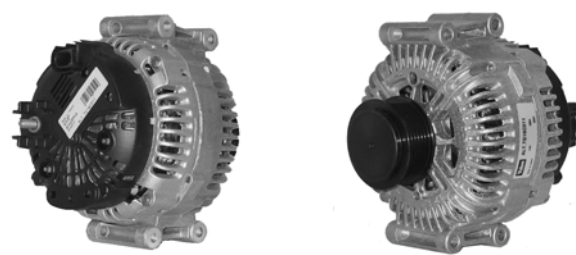

6 GRV 49mm CLUTCH PULLEY, 8mm B+ POST, COM- D PLUG, 153mm OD

439546

180A, 12, 11306, 208-870, COM

7 GRV, 50mm OD, 8mm B+ POST, COM-D PLUG, 153mm OD

439564

150A 12V, CW CLUTCH, 11160, 208-746

6 GRV 64mm OD, 8mm B+, L-DFM, D SHAPE PLUG