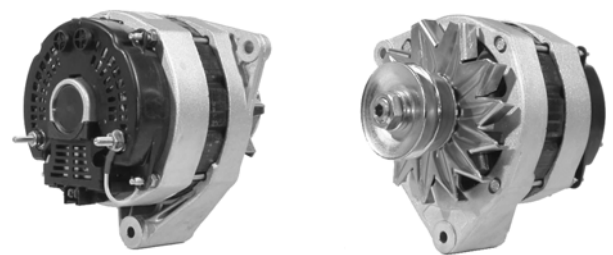

432785

75A 12V, CW, L-IG, 14331, A700, 208-108, ALTERNATE 432802

1 GRV 67mm OD, 6mm B+ POST, 1/4" "L" SPADE, 3/16" "IG" SPADE, 136mm OD