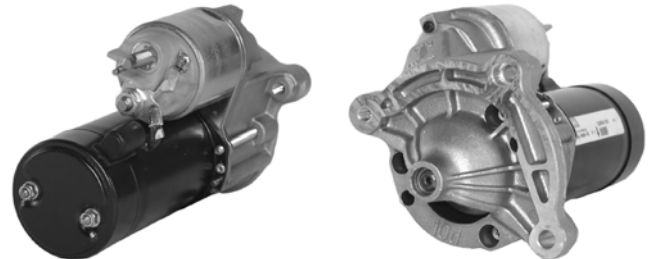

438086

1.2KW, 12V, 108-279A

10TH CW, 8mm B+ POST, 5mm "50" POST