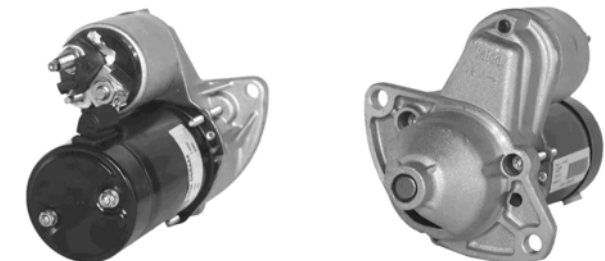

438029

1.4KW, 12V, 17667, 101-215D, UPDATED VERSION

9TH CW, 8mm B+, 6mm "50" TERMINAL