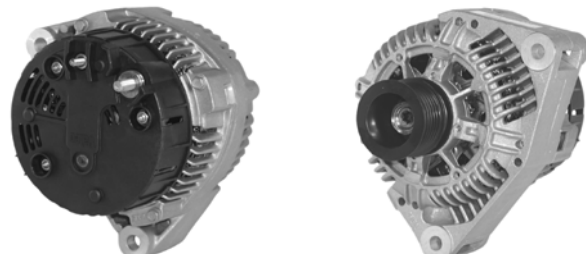

439244

90A 12V, CW, 13709, 208-589, ALTERNATE 439095, OR 439008 WITH PULLEY CHANGE

6 GRV 48mm OD, 8mm B+ POST, 5mm D+ POST