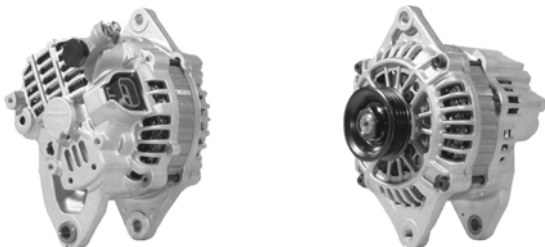

426901

70A 12V, CW, 13730, 203-263, S-L

4 GRV 55mm OD, 6mm B+ POST, 130mm OD