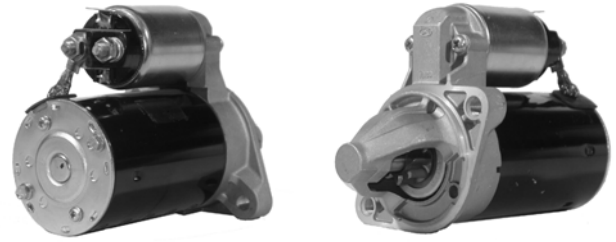

417301

1.0KW, 12V, 17827, 108-281

8TH CW, PMDD, 8mm B+ POST, 1/4" "50" SPADE