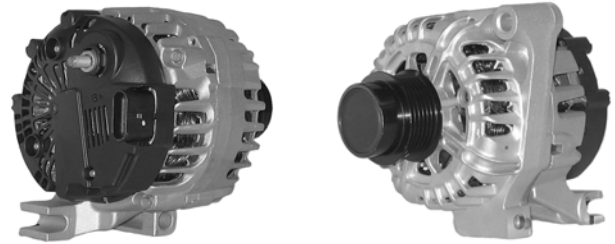

420589

130A 12V, CW, 11143, 208-205A, BLACK PLUG

6 GRV 57mm OD DCP, 8mm B+ POST, LARGE D-F-L-D PLUG, 142mm OD