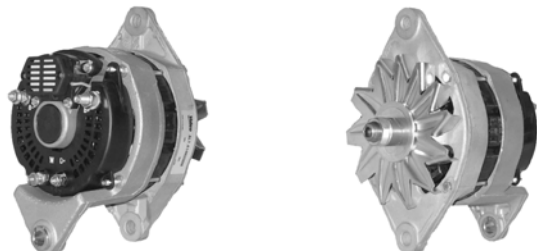

439231

60A 24V, 12597, 208-772A

W/O PULLEY, 17mm SHAFT, 8mm B+ POST, 6mm B- POST, 4mm D+ POST, 5mm "W" POST, 141mm OD