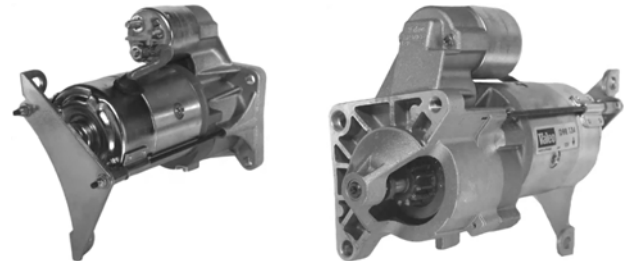

9TH CW, 8mm B+ POST, 1/4" "S" SPADE

432574

3.1KW, 12V, 108-250

9TH CW 36mm GEAR, 8mm B+ POST, 1/4" "50" SPADE

432557

1.2KW, 12V, 18358, 108-262A

9TH CCW, 8mm B+ POST, 1/4" "50" SPADE

432580