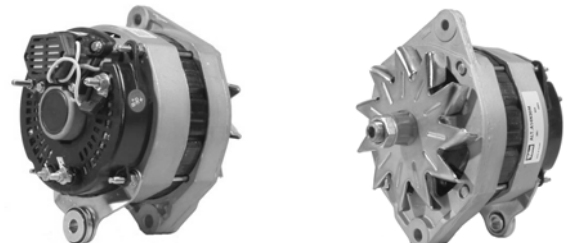

102052

60A 24V, 12465, 208-418A

W/O PULLEY, 6mm B+ POST, 1/4" D+ SPADE, 4mm "W", 136mm OD