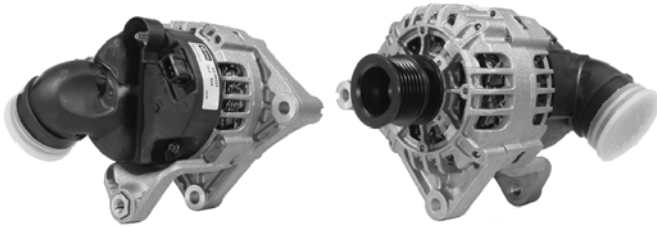

Valeo Unit Guide

439397

90A 12V, CW, 13971, 208-183, 61E-15 (D-L-IG)
6 GRV 50mm OD, 8mm B+ POST, 138mm OD