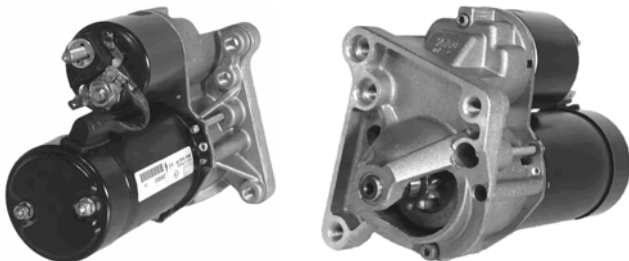

# Valeo Unit Guide

432586

1.2KW, 12V, 18915, 108-270

9TH CW, 8mm B+ POST, 1/4" "50" SPADE

432599

1.2KW, 12V, 18355, 108-254

9TH CCW, 8mm B+ POST, 1/4" "50" SPADE

432590