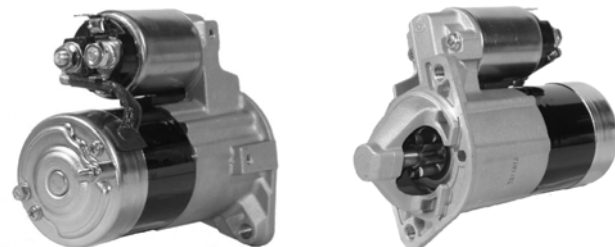

1.2KW, 12V, 17761, 103-321

8TH CW, PMGR, 8mm B+ POST, 1/4" "50" SPADE