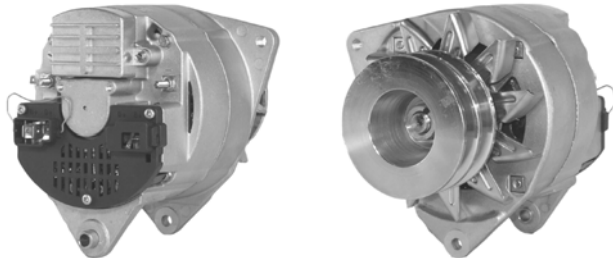

70A 12V, CW, 208-509

2 GRV 82mm OD, 6mm B+ POST, 5mm B-, 1/4" D+ SPADE, 5mm "W" POST, 129mm OD

439217

110A 12V, CW, 13721, 208-177, S-I-L-P

6 GRV 66mm OD, 8mm B+ POST

439197

70A 12V, CW, 12306, 208-405

2 GRV 89mm OD, 3 PRONG PLUG, 1/4" W SPADE, 76-85mm MOUNT, 8mm ADJ