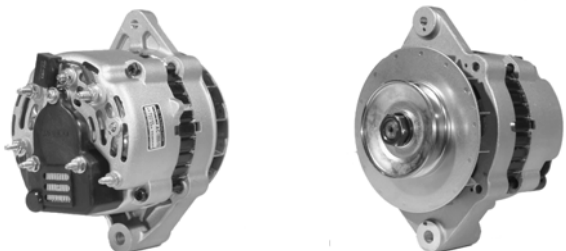

425515

55A 12V, CW, 293-20

1 GRV 73mm OD, 1/4-20 B+ POST, PURPLE (EXC), RED (SENSE), (L2) TRIO, 123mm OD