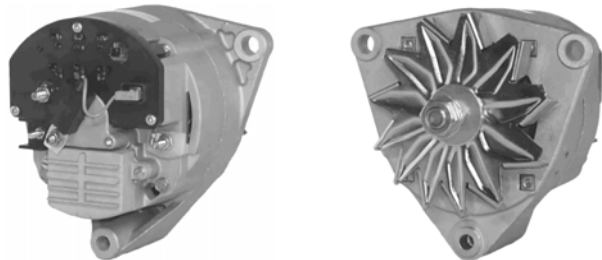

Valeo Unit Guide

523158

70A 12V, CW, 210-488 ***NLA WHEN STOCK DEPLETED***

W/O PULLEY 17mm SHAFT, 6mm B+ POST, 4mm D+ POST, 5mm W POST

541854