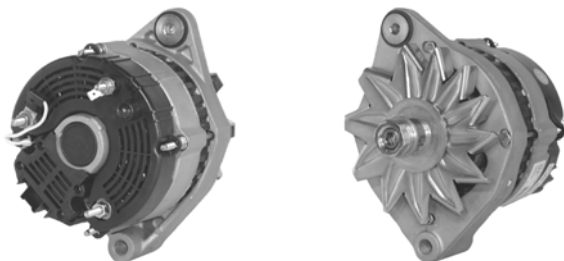

439067

60A 12V, CW, 12411, 208-404A, DIESEL APPLICATIONS, FOR 50A VERSION SEE 439181

W/O PULLEY, 6mm B+ POST, 5mm D+ POST W/ 1/4" SPADE ADAPTER , 8mm ADJ, 11mm PIVOT, 131mm OD