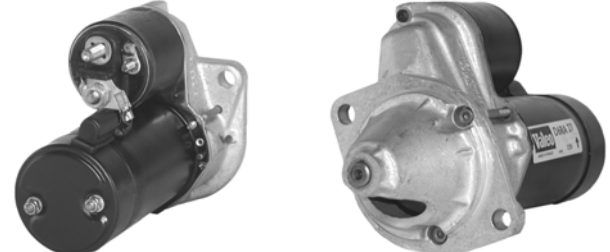

594090

1.2KW, 12V, 18356, 108-256

9TH CCW, 66mm GEAR, 8mm B+ POST, 5mm "50" POST, 45mm DRIVE OPENING