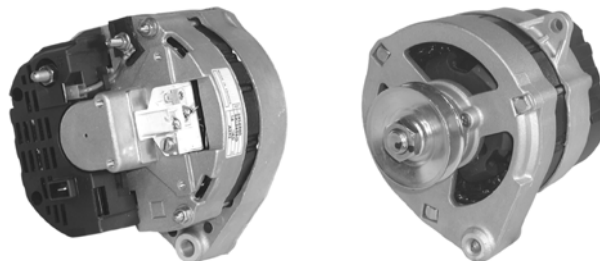

432834

40A 12V, CW-CCW, 208-697B

1 GRV 61mm OD, 6mm B+ POST, 5mm D+ POST, 3/16" EX SPADE, 127mm OD, 9mm PIVOT, 8mm ADJ HOLE