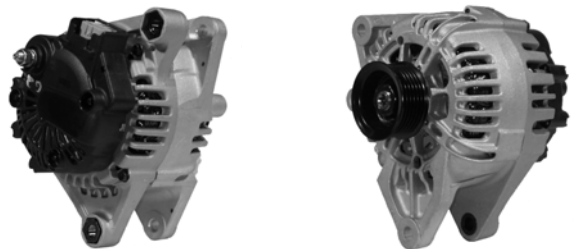

425438

120A 12V, 11013, 208-559, D-D-L-FR, REPLACES 429301 AB112145, ALSO NEED TO UPGRADE BELT

6 GRV 55mm OD, 8mm B+ POST, 138mm OD