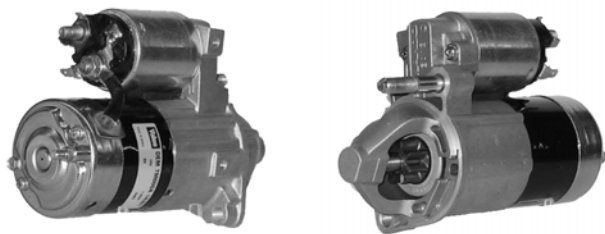

438100

1.2KW, 12V, PMGR, 17763, 103-323, 108-435, SIMILAR TO 414401 NOT INTERCHANGEABLE

8TH CW, 28mm OD, 8mm B+ POST, 1/4" "50" SPADE, 71mm OD, 18mm DRIVE LOCATION