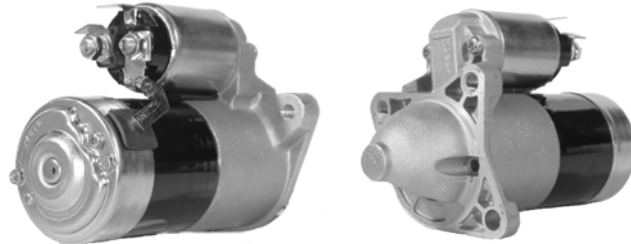

# Valeo Unit Guide

102334

55A 24V, CW, 12702, 208-437

W/O PULLEY, 6mm B+ POST, 4mm D+ POST, 5mm "P" POST, 136mm OD

412101

1.4KW, 12V, 17469, S1493, 103-197

10TH CW, PMGR, 8mm B+ POST, 1/4" "50" SPADE

180620