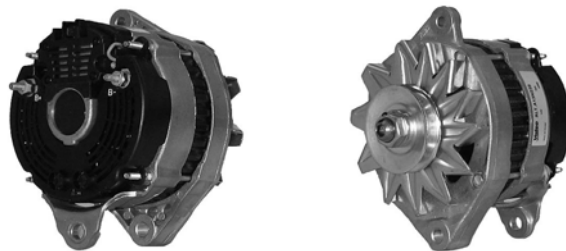

432829

70A 12V, CW, 14610, 208-476

1 GRV 65mm OD, 6mm B+ POST, 1/4" L SPADE, 5mm D- POST