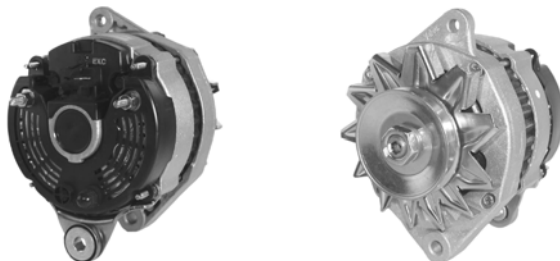

101728

50A 12V, CW, 208-409

1 GRV 77mm OD, 6mm B+ POST