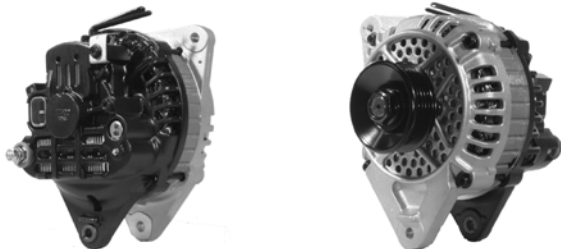

420801

110A 12V, CW, 13351, A1843, 203-383B, S-L

5 GRV 65mm OD, 6mm B+ POST, 143mm OD