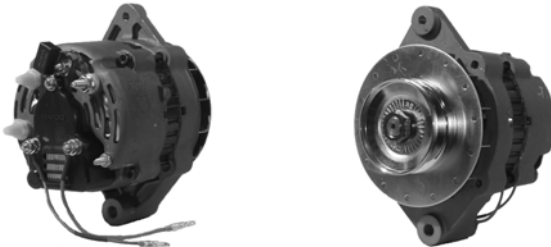

420331

55A 12V, CCW, 12174 293-18, ALTERNATE 425610

1 GRV 73mm OD, 1/4-20 B+ POST, PURPLE (EXC), RED (SENSE) BULLET WIRES, (L2) TRIO, 123mm OD