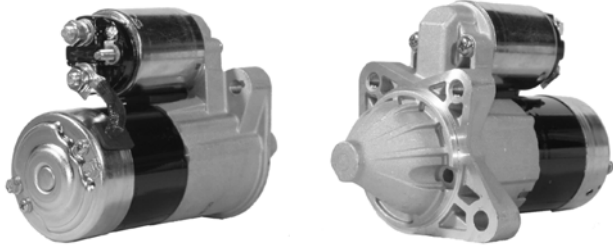

Valeo Unit Guide

422601

1.1KW, 12V, 18487, 103-198

10TH CW, 8mm B+ POST, 6mm "50" POST