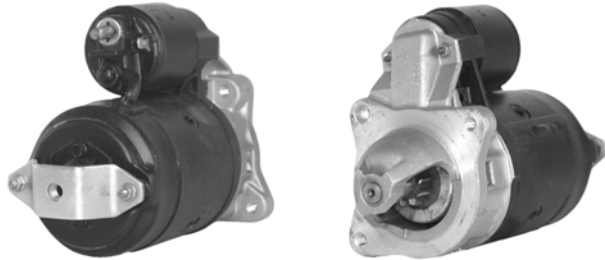

Valeo Unit Guide

432548

1.05KW, 12V, 108-294 ***NLA WHEN STOCK DEPLETED***

9TH CW, 8mm B+ POST, 1/4" "S" SPADE

432560