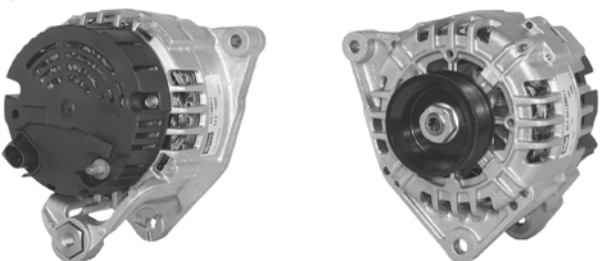

439265

120A 12V, CW, 13932, 208-568, L-DFM

6 GRV 66mm OD, 8mm B+