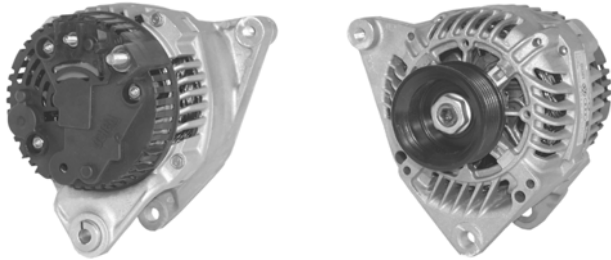

Valeo Unit Guide

439005

90A 12V, CW, 208-500

6 GRV 64mm OD, 8mm B+ POST, 5mm D+ POST,