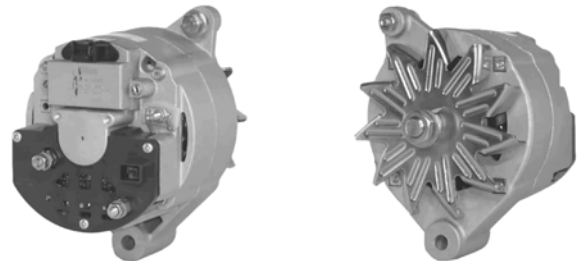

45A 24V, CW, 12410, 210-280

W/O PULLEY, 17mm SHAFT, 6mm B+ POST, 6mm B- POST, 1/4" L SPADE, 5mm W POST/BULLET

439658

*Photo
Coming
Soon*

*Photo
Coming
Soon*

150A, 12V,

510805