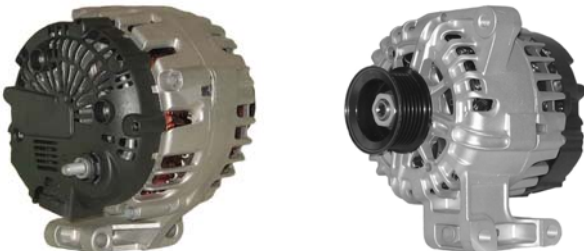

420584

120A 12V, CW, 11327, 208-212, LARGE F-L PLUG

6 GRV 56mm OD, 8mm B+ POST, LARGE F-L PLUG, 141mm OD