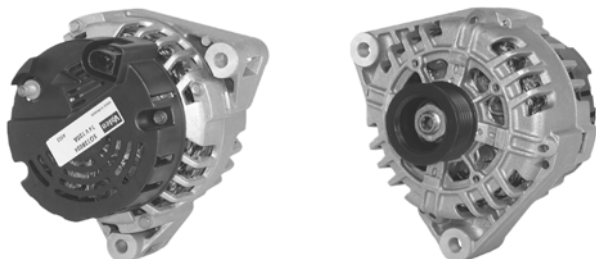

439307

120A, 12V, CW, 11123, 208-549, L-DFM, SIMILAR TO 439298(13928) AND WILL NOT INTERCHANGE BECAUSE OF THE REGULATOR

6 GRV 50mm OD, 8mm B+ POST, 145mm OD