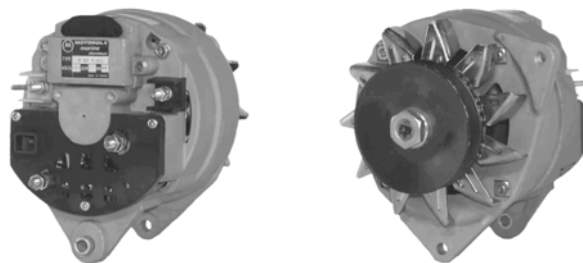

510841

70A 12V, CW, 12292, 210-277, ****NLA WHEN STOCK DEPLETED****, ALTERNATE 510823

1 GRV 85mm OD,