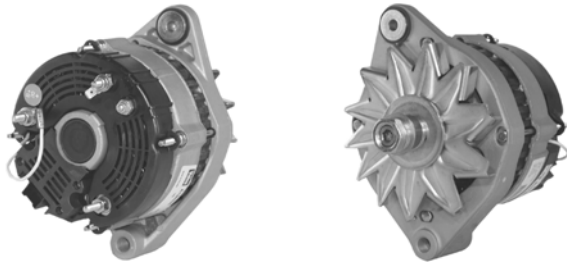

Valeo Unit Guide

439181

50A 12V, CW, 13059, 208-401B, DIESEL APPLICATIONS, NOT A SEALED UNIT, ALTERNATE 439067
W/O PULLEY, 6mm B+ POST, 5mm D- POST, 1/4" D+ SPADE, 11mm PIVOT