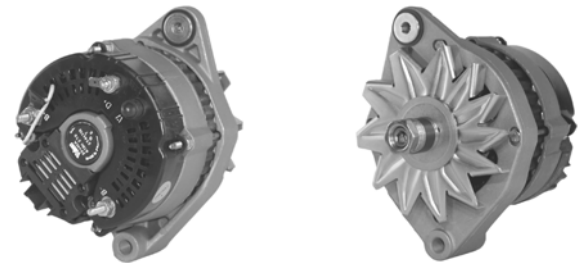

439189

40A 24V, CW, 12419, 208-699
W/O PULLEY, 6mm B+ POST, 5mm D- POST, 1/4" D+ SPADE