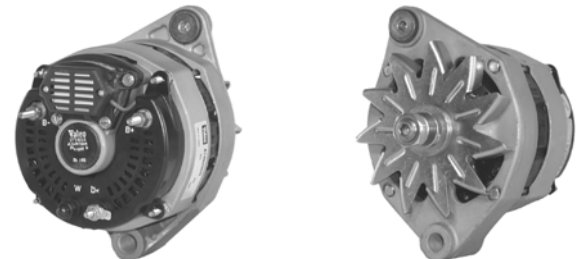

439173

60A 24V, CW, 12417 208-136

W/O PULLEY, 6mm B+ POST, 5mm D- POST, 1/4" D+ SPADE