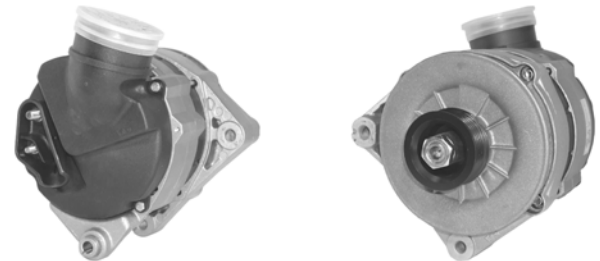

433183

105A 12V, CW, 13466, 208-160 ***NLA WHEN STOCK IS DEPLETED****
ALTERNATE 140A 433180

6 GRV 57mm OD, 8mm B+ POST, 6mm D+ POST