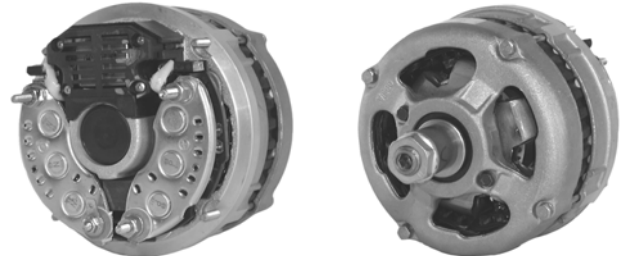

## 439101

40A 24V, CW, 12710, 208-408

W/O PULLEY 17mm SHAFT, 6mm B+ POST, 5mm D+ POST, 5mm D- POST, 1/4" "W" SPADE