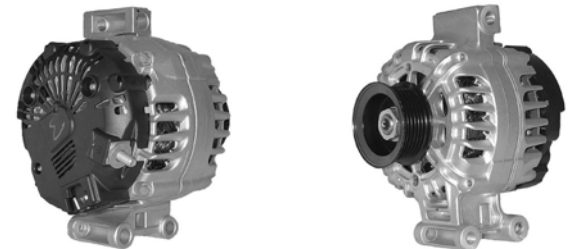

420682

125A 12V, CW, 11148, 208-729A, F-L MINI RVC PLUG

6 GRV 62mm OD, 8mm B+ POST, MINI F-L PLUG, 142mm OD