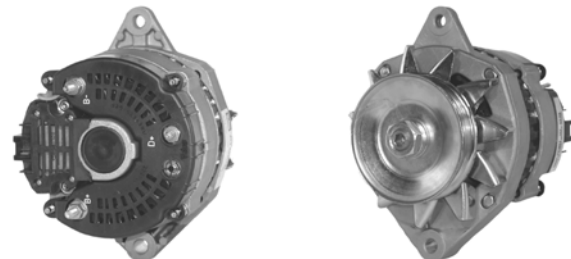

439386

70A 12V, CCW, 12462, 208-430

1 GRV 94mm OD, 6mm B+ POST, 5mm B- POST, 5mm D+ POST W/ 1/4" SPADE ADAPTER