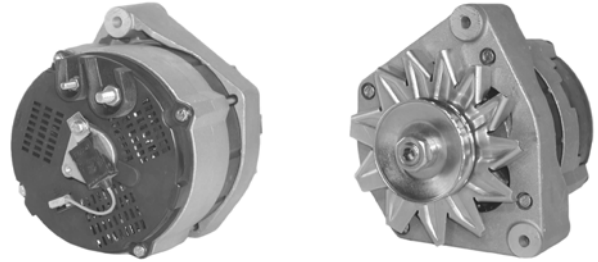

433134

95A 12V, CW, 13349, 208-152 ***NLA WHEN STOCK DEPLETED***

1 GRV 72mm OD, 8mm B+ POST, 5mm D+ POST, 8mm MOUNTING