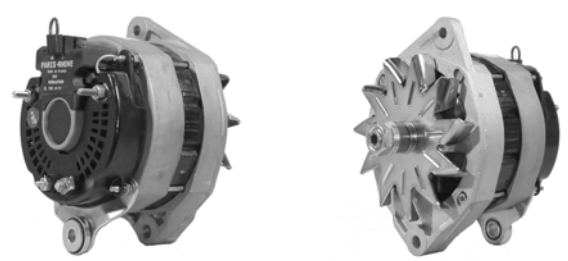

102058

65A 24V, CW, 208-429

W/O PULLEY, 6mm B+ POST, 1/4" D+ SPADE, 4mm "W" POST, 136mm OD