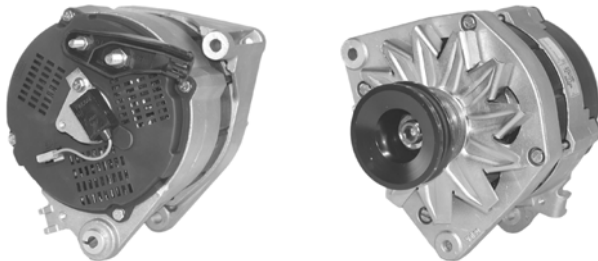

433179

105A 12V, CW, 13467 A1360V, 208-599

1 GRV 70mm OD, 8mm B+ POST, 6mm D+ POST, 142mm OD