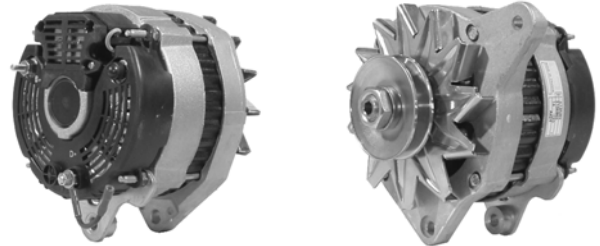

432767

50A 12V, CW, 14942, A1814, 208-131, D+ WIRE, ***NLA WHEN STOCK DEPLETED***

1 GRV 67mm OD, 5mm B+ POST, 127mm OD