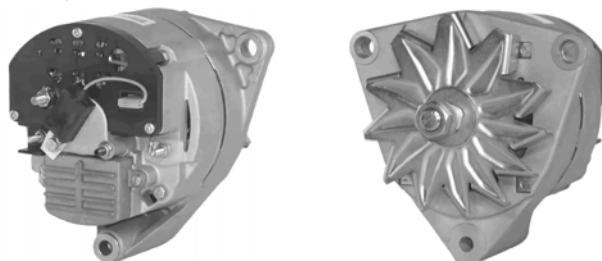

55A 24V, CW, 12827, 210-489

W/O PULLEY 17mm SHAFT, 6mm B+ POST, 4mm D+ POST, 5mm W POST

592601