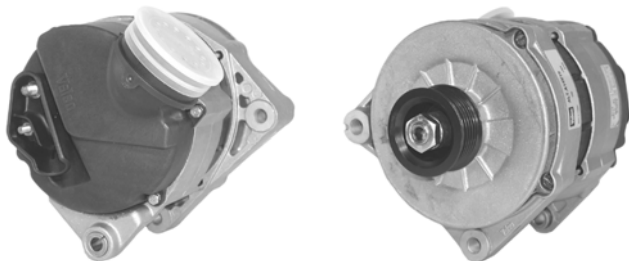

433181

140A 12V, CW, 13660, 208-593A, NOTICE DUCT LOCATION ***NLA WHEN STOCK DEPLETED***

6 GRV 57mm OD, 8mm B+ POST, 6mm D+ POST