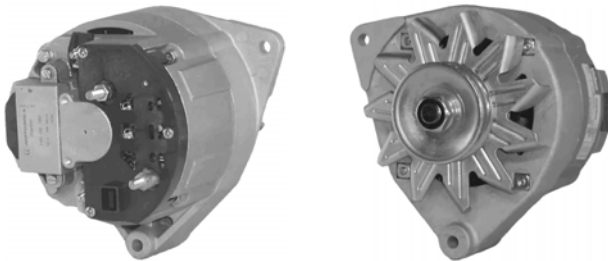

510871

55A 12V, CW, 12397, 210-462

1 GRV 64mm OD, 6mm B+ POST, 6mm B- POST, 5mm D+ POST, 5mm W POST