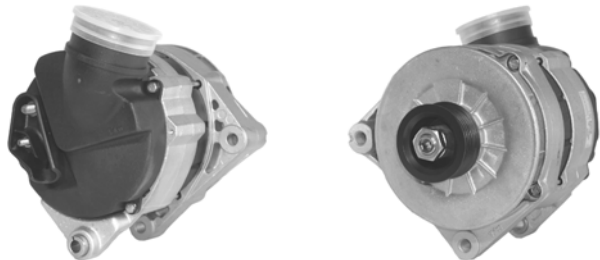

Valeo Unit Guide

433180

140A 12V, CW, 13628, 208-593, NOTICE DUCT LOCATION ***NLA WHEN STOCK DEPLETED***

6 GRV 56mm OD, 8mm B+ POST, 6mm D+ POST