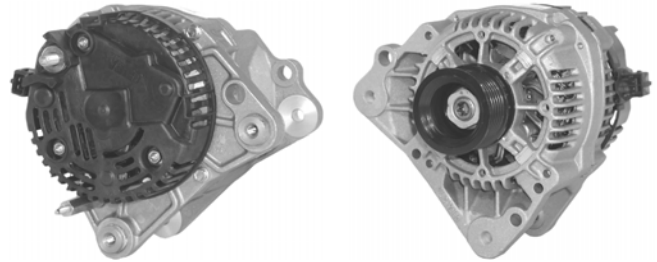

70A 12V, CW, 13658, 208-164, ALTERNATE 439003

6 GRV 49mm OD, 8mm B+ POST, D+, W. 142mm OD

438176

*Photo
Coming
Soon*

*Photo
Coming
Soon*

1.7KW, 12V, 17972, 108-494

11TH CCW, PMGR, 8mm B+ POST

439002