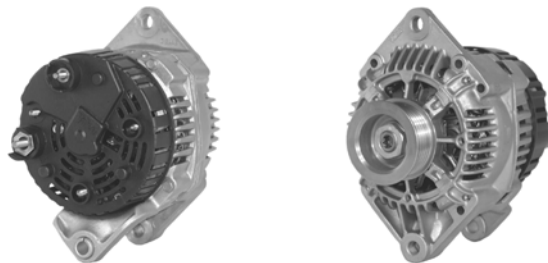

## 439287

75A 12V, CW, 22745, 208-168A

6 GRV 55mm OD, 6mm B+ POST, 5mm D+ POST, 1/4" W SPADE