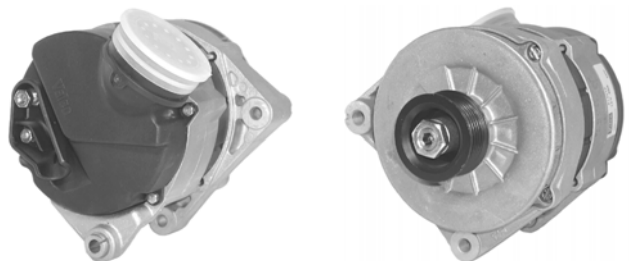

433182

90A 12V, CW, 23736, 20195, 208-558, SLIDER BUSHING MOUNT, NOTICE DUCT LOCATION, ALTERNATE 433181 ***NLA WHEN STOCK DEPLETED***

6 GRV 57mm OD, 8mm B+ POST, 6mm D+ POST, 143mm OD