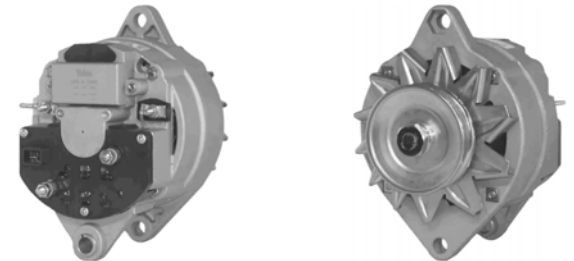

523071

70A 12V, CW, 208-696, 210-463

1 GRV 80mm OD, 6mm B+ POST, 6mm B- POST, 5mm D+ POST/SPADE, 5mm W POST/BULLET