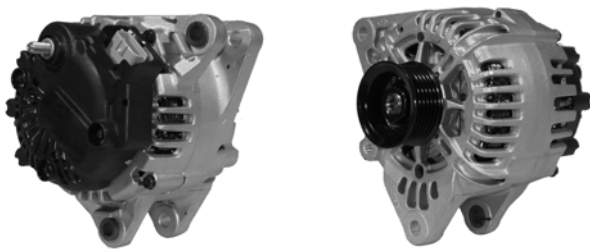

425011

120A 12V, CW, 11016 208-563A, S-L, REPLACES 427301

6 GRV 55mm OD, 8mm B+ POST, 133mm OD