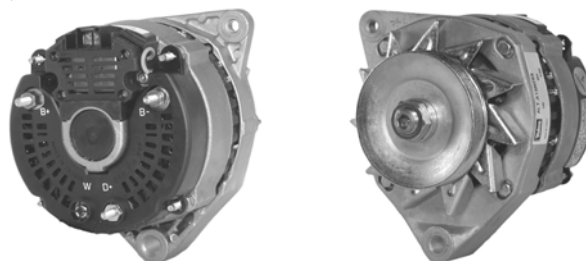

439243

50A 12V, CCW, 12460, 208-518, REPLACES 439186, FOR 70A VERSION USE 439233

1 GRV 89mm OD, 6mm B+ POST, 5mm D- POST, 1/4" D+ SPADE ADAPTER ON 5mm D+ POST