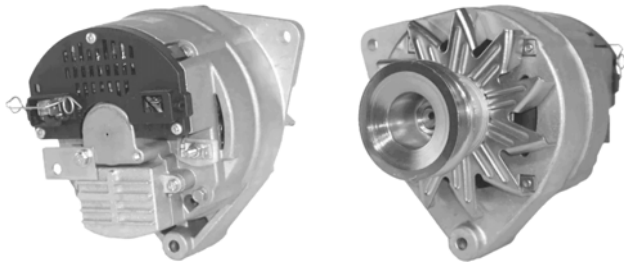

Valeo Unit Guide

432853

65A 12V, CW, 13105, 13147, 14406, 210-211B

1 GRV 73mm OD, 55mm FROM MOUNT, 3 PRONG PLUG, 1/4" W SPADE, 130mm OD