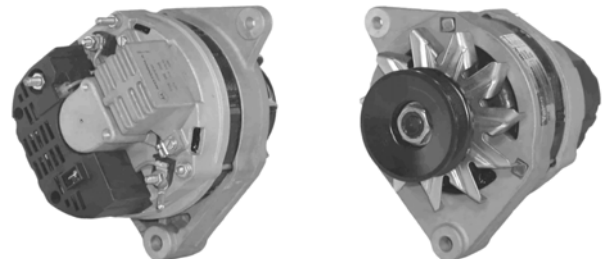

150A, 12V,

510805

45A 12V, CW, 12393, 210-481, HAS EXTRA PULLEY AND HARDWARE, ALTERNATE 510847

1 GRV 70mm OD, 6mm B+ POST, 1/4" D+ SPADE, 5mm W POST/BULLET