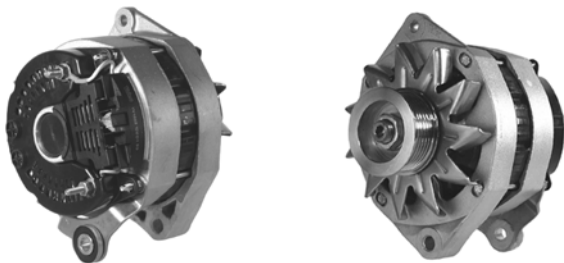

Valeo Unit Guide

432812

75A 12V, CW, 14895, 208-100, IG-L,***NLA WHEN STOCK IS DEPLETED***

6 GRV 60mm OD, 6mm B+ POST, 1/4" L SPADE. 3/16" IG SPADE, 5mm D- POST