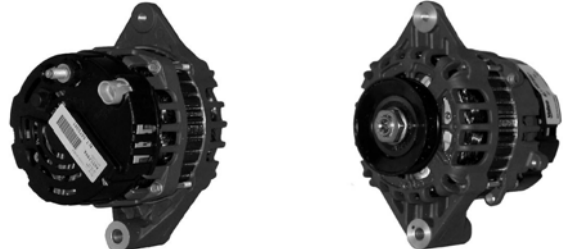

425081

75A 12V, L-D

1 GRV 73mm OD, 8mm B+ POST, 2 PIN PLUG, 1/4" "P" SPADE, 121mm OD