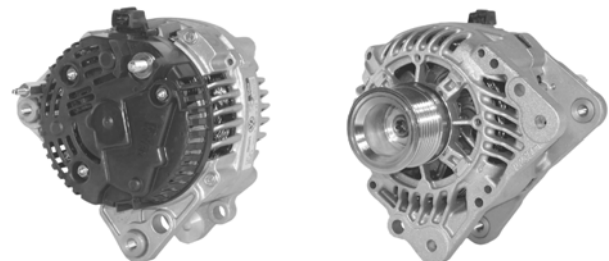

90A 12V, CW, 13458, 208-590B

7 GRV 54mm OD, 8mm B+ POST [L-DFM], 5mm B- POST