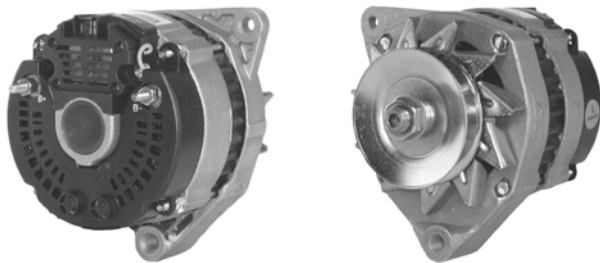

439184

70A 12V, CCW, 12463, 208-410
1 GRV 88mm OD, 6mm B+ POST, 1/4" D+ SPADE, 5mm D- POST, 132mm OD