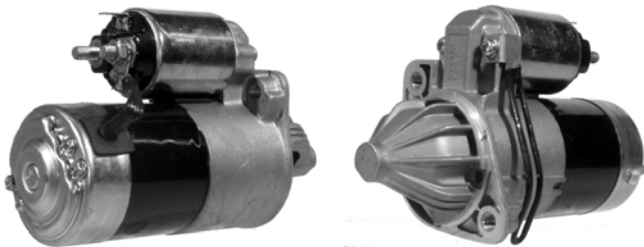

438122

1.2KW, 12V, 17131, S1583, 103-176C, FACTORY REMAN

8TH CW, PMGR, 8mm B+ POST LEFT, 1/4" "50" SPADE