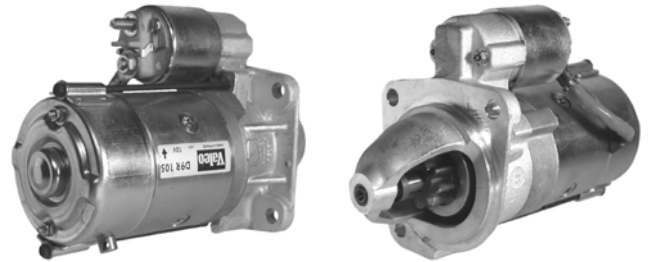

# Valeo Unit Guide

428402

90A 12V, CW, 12390, 208-380, S-L

1 GRV 82mm OD, 8mm B+ POST, 130mm OD

432529

3.1KW, 12V, 18044, 108-231

9TH CW, 8mm B+ POST, 1/4" "S" SPADE

428801