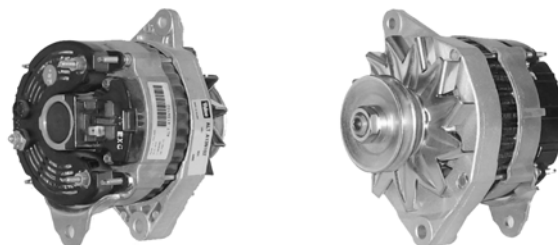

432714

50A 12V, CW, 14566, A537, 208-112A, EXTERNAL REGULATOR

1 GRV 71mm OD, 6mm B+ POST, 5mm POST WITH 1/4" FIELD SPADE, 1/4" D+ SPADE, 5mm D- POST