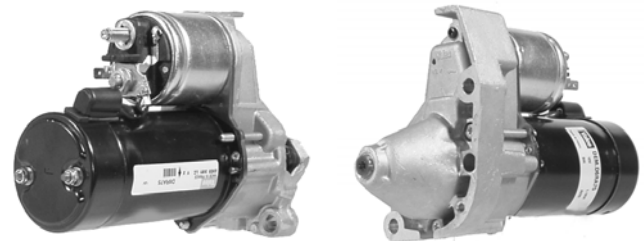

432635

1.1KW, 12V, 18916, 108-282

9TH CCW, 25mm OD, 8mm B+ POST, 1/4" "50" SPADE