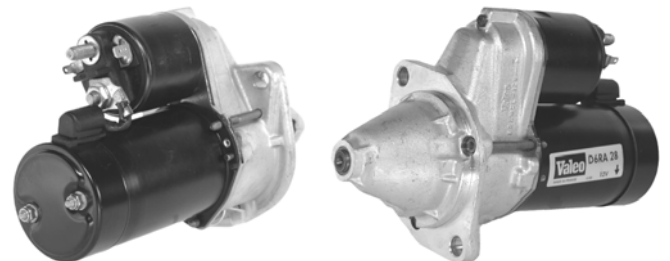

1.2KW, 12V, 16362, 108-320

9TH CW, 8mm B+ POST, 1/4" "50" SPADE, 3/16" "15a" SPADE

432592