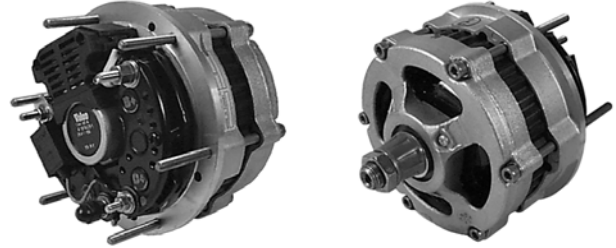

101822

50A 12V, CW-CCW, 13208, 208-394, COMMONLY USE TO REPLACE 13025 ON PORSCHE, 14280 ALTERNATORS.

W/O PULLEY, 6mm B+ POST, 5mm D+ POST, 4mm "W" POST, 122mm OD