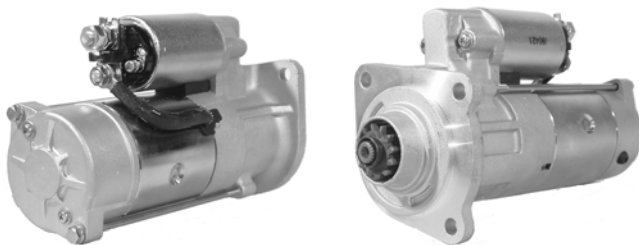

419101

3.6KW, 12V, 17578, S1499, 103-339, REPLACES 6669

12TH CW, PLGR, 10mm B+ POST, 5mm "50" POST