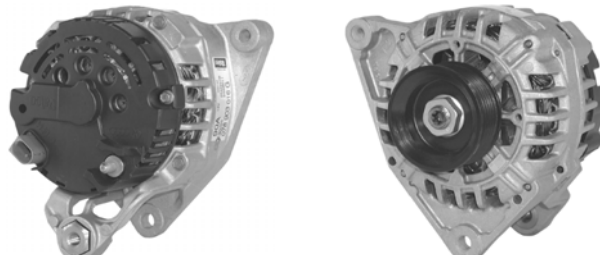

439261

90A 12V, CW, 13933, 208-571, L-DFM

6 GRV, 64mm OD, 8mm B+ POST, 137mm OD