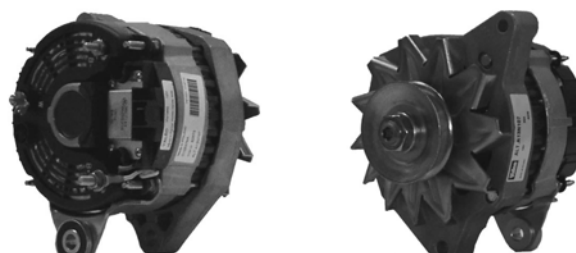

432717

60A, 12V, CW, 14978, 208-126

1 GRV 70mm OD, 6mm B+ POST, 1/4" L SPADE, 1/4" W SPADE 128mm OD