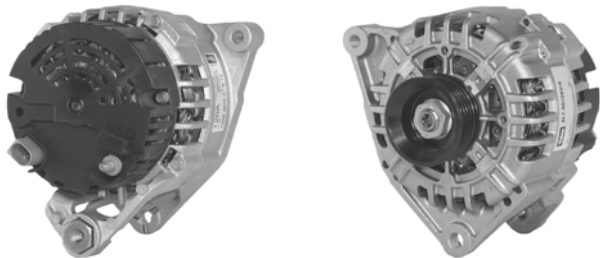

Valeo Unit Guide

439263

120A 12V, CW, 13931, 208-569, L-DFM

5 GRV 56mm OD, 8mm B+ POST