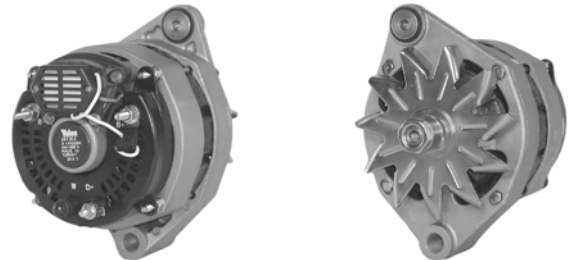

439068

60A 24V, CW, 12110, 208-400, LARGER DE BEARING THAN 592601

W/O PULLEY, 17mm SHAFT, 6mm B+ POST, 5mm D+ POST W/1/4" SPADE ADAPTER, 14mm MOUNT, 50mm