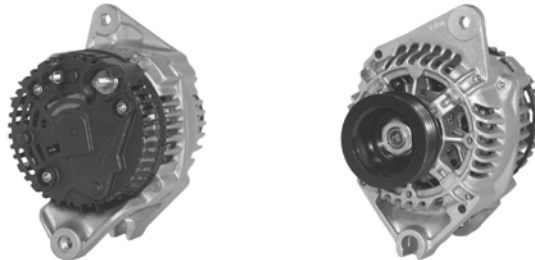

70A 12V, CW, 12098, 208-389

5 GRV 63mm OD, 8mm B+ POST, 5mm D+ POST, 1/4" W SPADE

523159