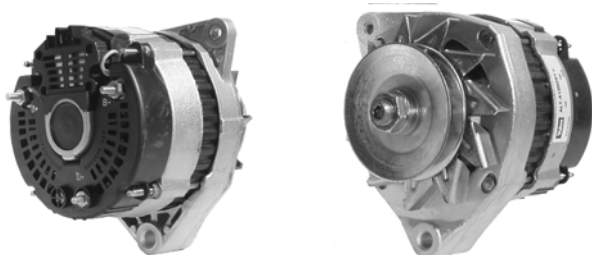

439233

70A 12V, CCW, 12459, 208-516

1 GRV 88mm OD, 6mm B+ POST, 130mm OD