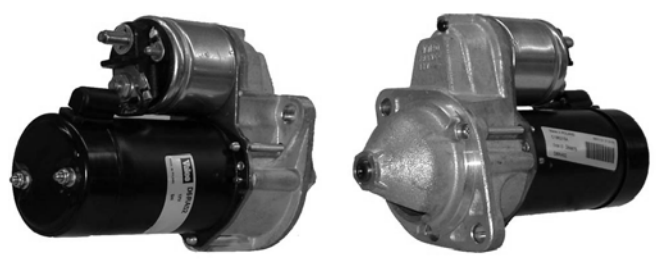

594085

1.1KW, 12V, 108-264

9TH CW, 29mm GEAR, 76mm OD MOUNT, 105mm BP