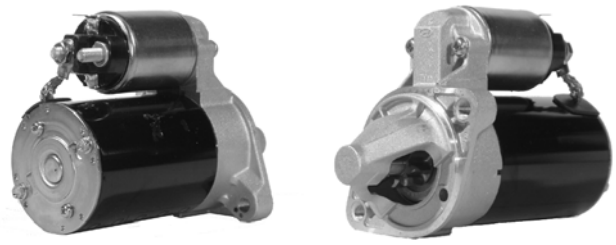

417601

1.2KW, 12V, 17826, 108-267

8TH CW, PMDD, 8mm B+ POST, 1/4" "50" SPADE