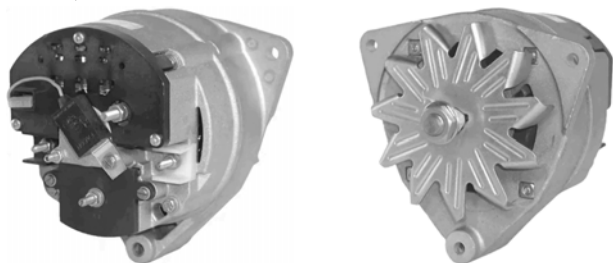

432869

55A 12V, CW, 210-479, EXTERNAL REGULATOR ***NLA WHEN STOCK DEPLETED***

W/O PULLEY CW, 6mm B+ POST, 5mm D+ POST, 5mm W POST, 5mm FIELD POST