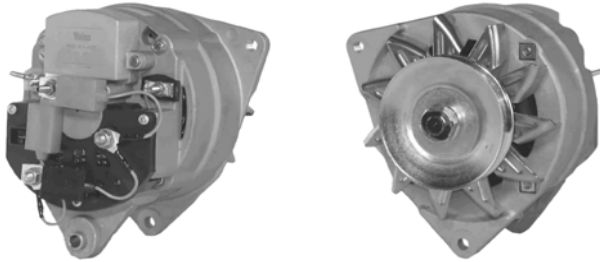

Valeo Unit Guide

510864

40A 24V, CW, 12339, 210-484, 3 NOISE SUPPRESSORS, ALTERNATE 510860, 510845

1 GRV 84mm OD, 6mm B+ POST, 6mm B- POST, 5mm D+ POST/SPADE, 5mm W POST/SPADE