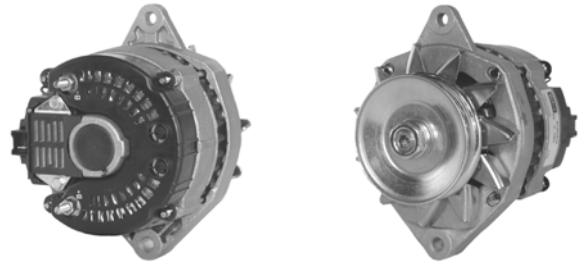

439187

70A 12V, CCW, 12104, 208-139
1 GRV 95mm OD, 6mm B+ POST, 5mm D- POST, 1/4" D+ SPADE