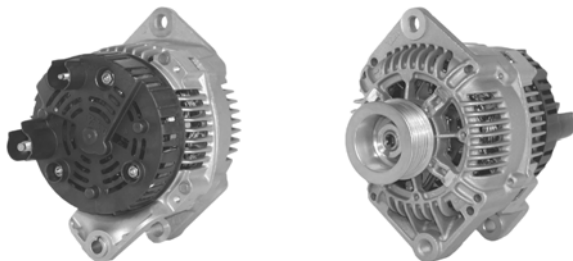

439064

80A 12V, CW, 208-501

6 GRV 55mm OD, 8mm B+ POST, 5mm D+ POST,