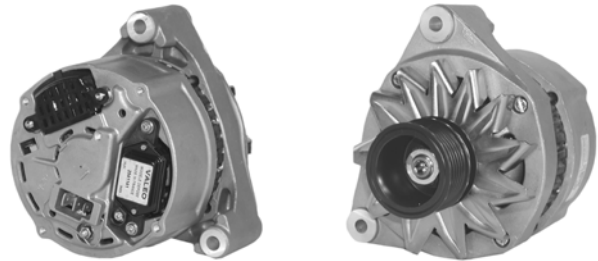

433138

70A 12V, CW, 13707, 208-587A

6 GRV 55mm OD, B+B+D+ PLUG, M5 THREADED HOLES IN SRE FOR COVER