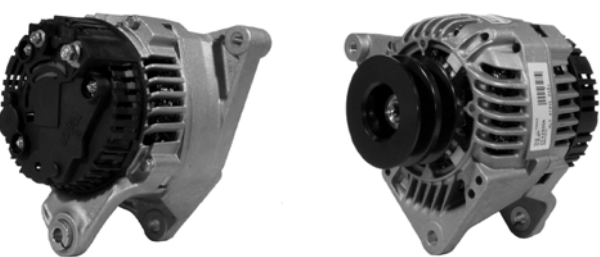

439279

120A 12V, CW, 12421, 208-531

2 GRV 76mm OD, 6mm B+ POST, 5mm D+ POST, 1/4" "W" SPADE, 137mm OD