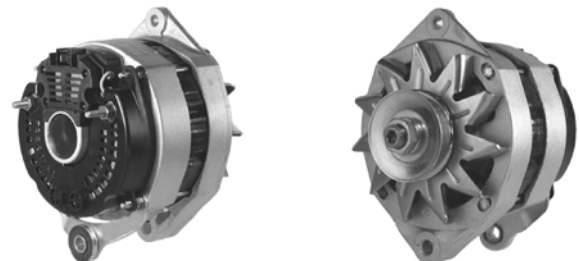

432811

75A 12V, CW, 208-689B

1 GRV 65mm OD, 6mm B+ POST, 1/4" L SPADE, 5mm D- POST