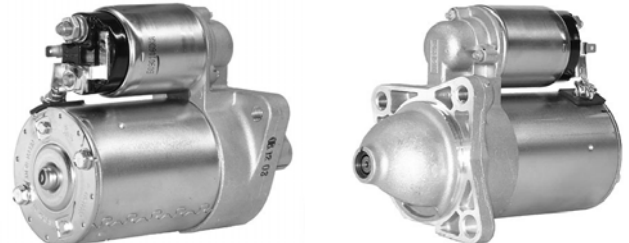

418001

1.2KW, 12V, 17811, 103-320

8TH CW, PMGR, 8mm B+ POST, 1/4" "50" SPADE