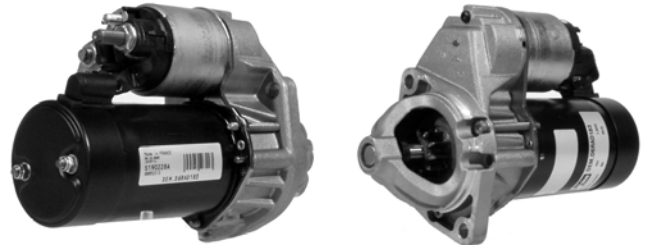

438146

1.3KW 12V, 108-370, WITH CURRENT LIMITER

10TH CW, PMGR, 8mm B+ POST 2:30, 6mm "50" POST