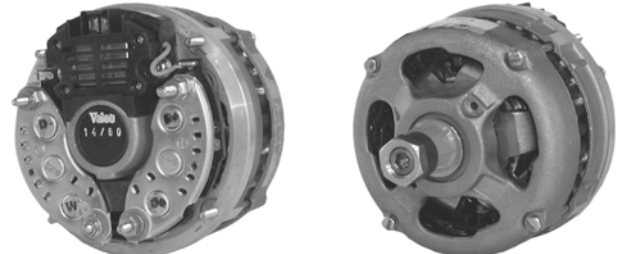

439190

60A 12V, CW, 12302, 208-395
6mm B+ POST, 1/4" D+ SPADE, 5mm D- POST, 1/4" "W" SPADE