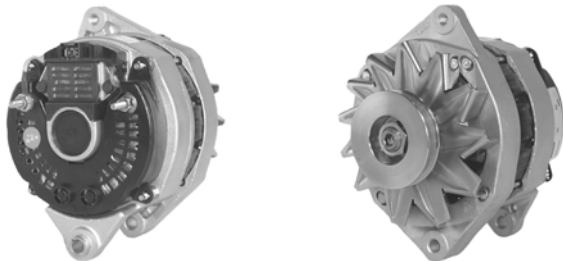

433133

90A 12V, CW, 208-687

1 GRV 71mm OD, 6mm B+ POST, 1/4" L SPADE, 3/16" IG SPADE, 5mm D-POST