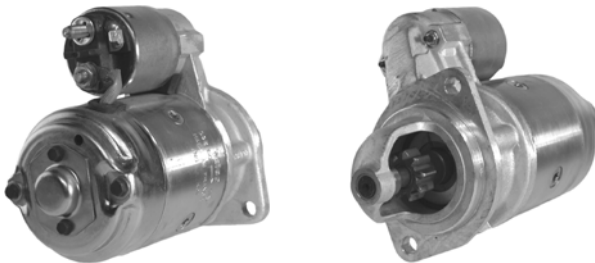

101121

1.2KW, 12V, 18354, 108-190, ALTERNATE 594091

9TH CCW, 29.2mm OD, 8mm B+ POST, 1/4" "50" SPADE, 90mm OD, 76.1mm MOUNT OD