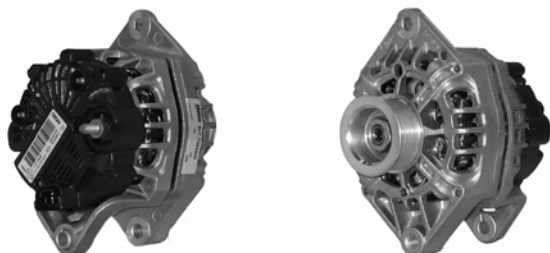

439230

75A, 12V, 21400, 208-803A, COM PORT

6 GRV 55mm OD, 8mm B+ POST, 2-PIN PLUG, 128mm OD