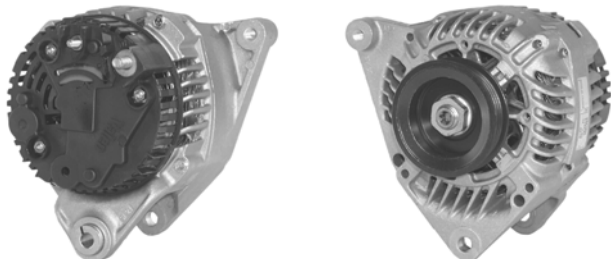

439011

90A 12V, CW, 13464, 208-586B

4 GRV 69mm OD, 8mm B+ POST, 5mm D+ POST, 138mm OD