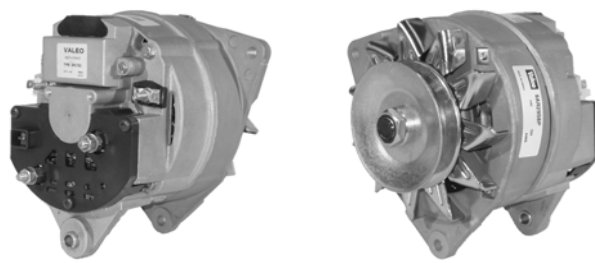

510859

70A 12V, CW, 12154, 210-247

1 GRV 85mm, 6mm B+ POST, 6mm B- POST, 5mm D+ POST/SPADE, 5mm W POST/SPADE