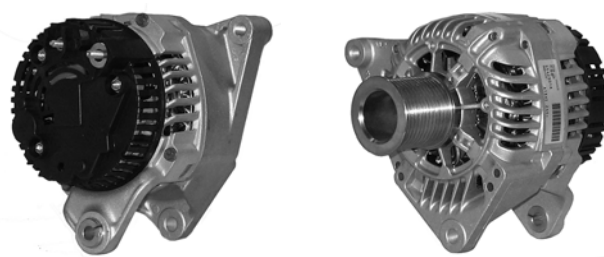

439293

120A 12V, CW, 208-539

12 GRV 50mm OD, 6mm B+ POST, 5mm D+ POST, 137mm OD