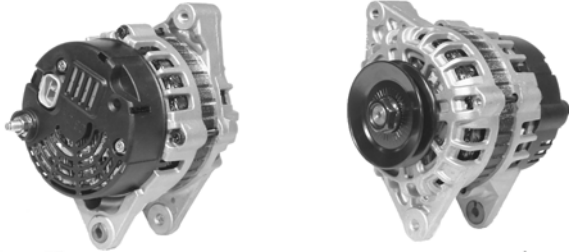

# Valeo Unit Guide

428402

90A 12V, CW, 12390, 208-380, S-L

1 GRV 82mm OD, 8mm B+ POST, 130mm OD

432529

3.1KW, 12V, 18044, 108-231

9TH CW, 8mm B+ POST, 1/4" "S" SPADE

428801