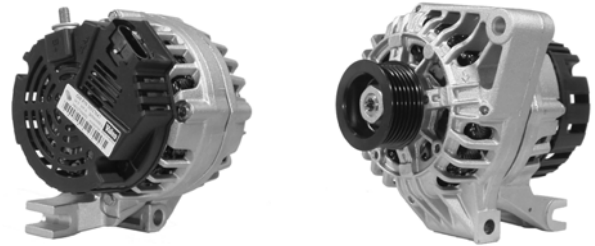

420016

105A 12V, CW, 13993, 208-566, S-F-L-D, NOTE NEEDS "S" TERMINAL CONNECTION, NLA WHEN STOCK DEPLETED USE 421017 125A

6 GRV 57mm OD, 8mm B+ POST, 140mm OD