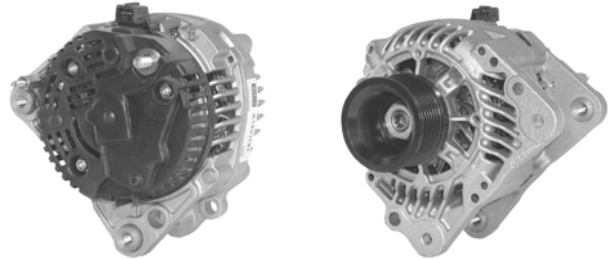

439033

90A 12V, CW, 13458, 208-590A, NLA WHEN STOCK DEPLETED USE ALTERNATE 439004 WITH UPDATED 54mm PULLEY

7 GRV 61mm OD, 8mm B+ POST, D+-W, 150mm OD