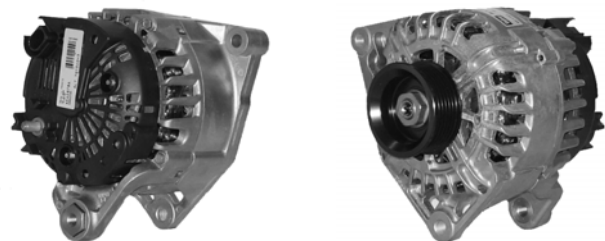

439558

*Photo  
Coming  
Soon*

*Photo  
Coming  
Soon*

180A, 12V

6 GRV CLUTCH

439574

150A 12V, CW, 11161, 208-737, L-DFM

6 GRV 64mm OD, 8mm B+ POST, D SHAPE PLUG