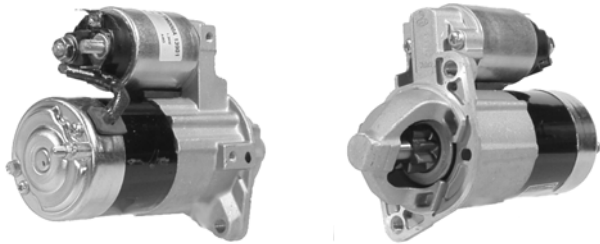

Valeo Unit Guide

438099

1.2KW, 12V, 17762, 103-322, 108-434

8TH CW PMGR, 8mm B+ POST, 1/4" "50" SPADE