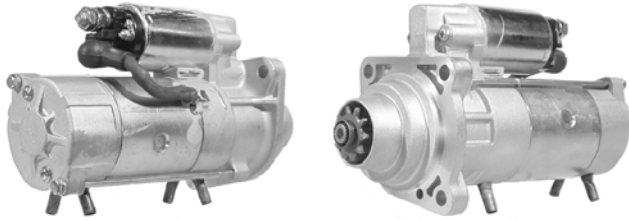

Valeo Unit Guide

419001

3.0KW, 12V, 18485, 108-302

10TH CW, 10mm B+ POST, 5mm "S" POST, 5mm "R" POST