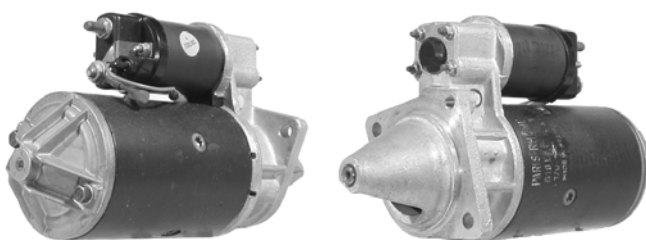

1.25KW, 12V, 16577, 108-206C

9TH CW, 8mm B+ POST, 5mm "S" POST, ROUND BULLET "R" TERMINAL WIRE

432538