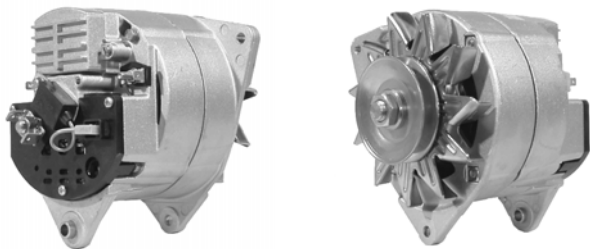

432818

70A 12V, CW, 14068, 210-292

1 GRV 73mm OD, 8mm B+ POST w/10mm SPADES, 1/4" D+ SPADE, 1/4" W SPADE, 136mm OD