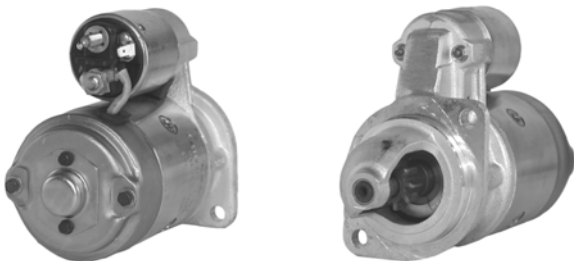

594209

1.4KW, 24V, 108-233 ***NLA WHEN STOCK DEPLETED***

9TH CCW, 29mm GEAR, 8mm B+ POST, 1/4" "50" SPADE