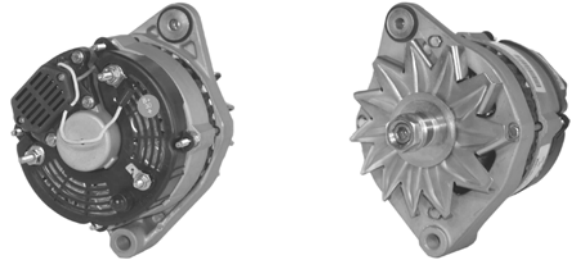

518040

50A 12V, CW, 13068, 208-401C, NOTICE REGULATOR LOCATION

W/O PULLEY, 17mm SHAFT, 6mm B+ POST, 5mm D+POST/SPADE, W, 5mm B- POST