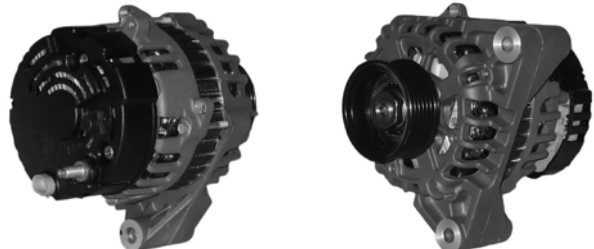

425302

75A, 12V, 12673, 208-5019, D-L

6 GRV, 60mm PULLEY, 8mm B+ POST, 1/4" P SPADE