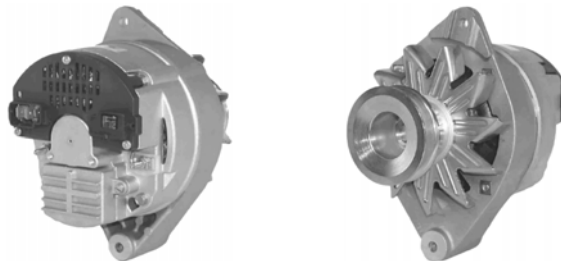

432845

65A 12V, CW, 14408, 210-223B

1 GRV 73mm OD, B+B+D+ PLUG, 1/4" W SPADE ADP