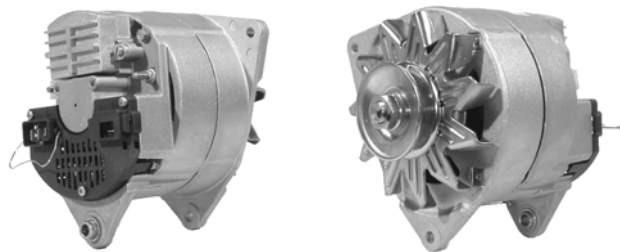

432825

55A 12V, CW, 13107, 20235, 210-480

1 GRV 64mm OD, B+B+L PLUG, 5mm "W" POST, 136mm OD