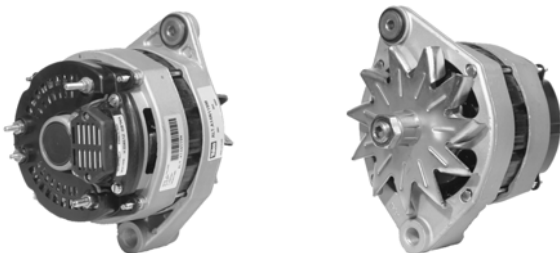

# Valeo Unit Guide

102334

55A 24V, CW, 12702, 208-437

W/O PULLEY, 6mm B+ POST, 4mm D+ POST, 5mm "P" POST, 136mm OD

412101

1.4KW, 12V, 17469, S1493, 103-197

10TH CW, PMGR, 8mm B+ POST, 1/4" "50" SPADE

180620