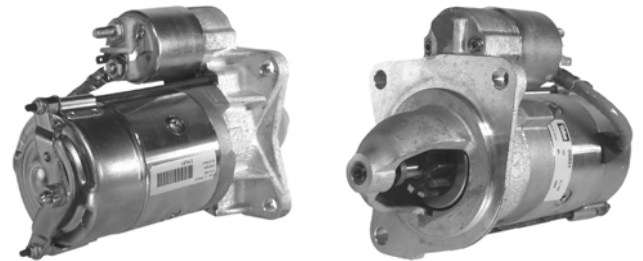

3.1KW, 12V, 108-250

9TH CW 36mm GEAR, 8mm B+ POST, 1/4" "50" SPADE

432557