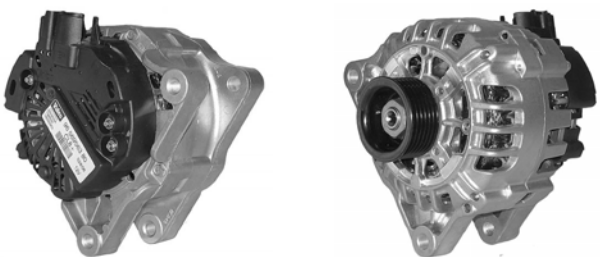

439277

90A 12V, CW, 22931, 208-529D

6 GRV 54mm OD, 8mm B+ POST