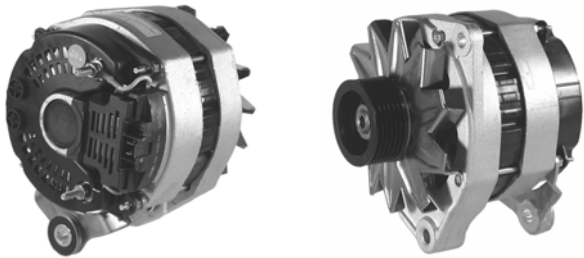

Valeo Unit Guide

432789

90A 12V, CW, 14900, 208-102, IG-L***NLA WHEN STOCK DEPLETED***

6 GRV 60mm OD, 6mm B+ POST, 1/4" "L" SPADE, 3/16" "IG" SPADE