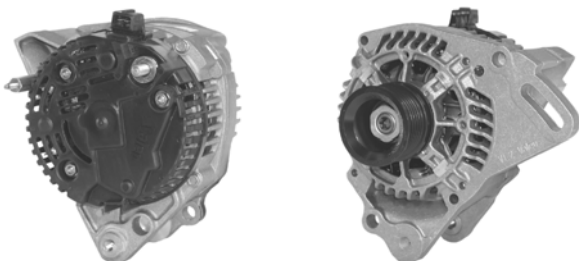

1.2KW, 12V

9TH CCW, 8mm B+ POST, 1/4" "50" SPADE

439003

90A 12V, CW, 13458, 208-590

6 GRV 50mm OD

439000

70A 12V, CW, 13655 208-162, L-DFM

6 GRV 49mm OD, 8mm B+ POST, MINI PLUG, 5mm D- POST