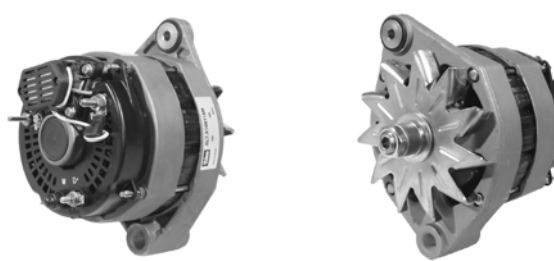

60A 24V, CW, 12110, 208-399, SMALLER DE BEARING THAN 439068

W/O PULLEY, 17mm SHAFT, 6mm B+ POST, 5mm D+ POST/SPADE, 4mm W POST, 14mm MOUNT, 50mm

523340