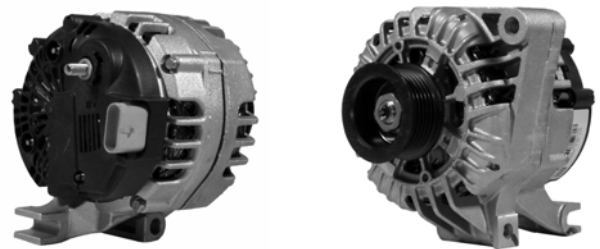

420398

125A 12V, CW, 11142, 208-204, D-F-L-D, ***NLA WHEN STOCK DEPLETED*** ALTERNATE 420709

6 GRV 58mm OD, 8mm B+ POST, 145mm OD