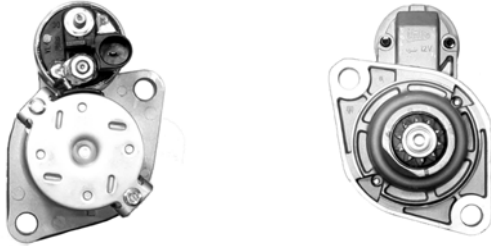

Valeo Unit Guide

438174

1.1KW, 12V, 17970, 108-491, REPLACES 0-001-121-402

10TH CCW, 8mm B+ POST

439001