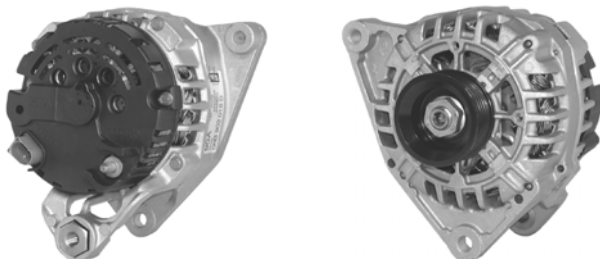

439338

90A 12V, CW, 13930, 208-575, L-DFM, ALTERNATE 439263

5 GRV 56mm OD, 8mm B+ POST, D PLUG