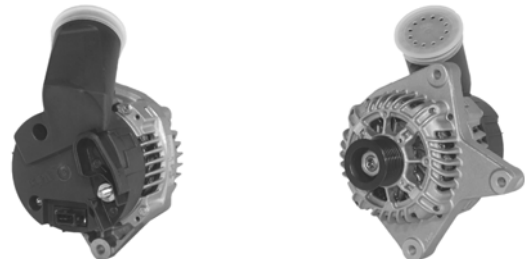

439037

105A 12V, CW, 208-584, D-L-IG ***NLA WHEN STOCK DEPLETED***

7 GRV 45mm OD, 8mm B+, MINI PLUG