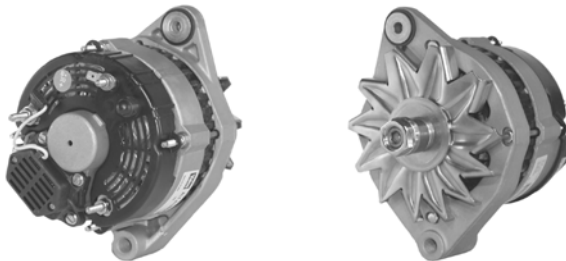

518039

50A 12V, CW, 13068, 208-401A, NOTICE REGULATOR LOCATION, ALTERNATE 518040

W/O PULLEY 17mm SHAFT, 6mm B+ POST, 5mm D+POST/SPADE, W, 5mm B- POST