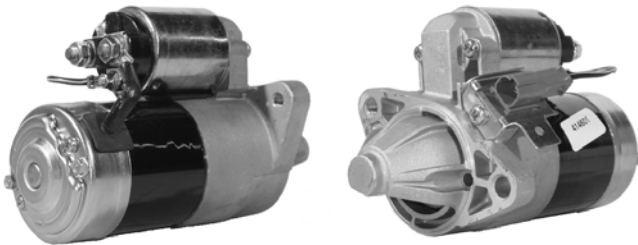

414601

1.4KW, 12V, 17146, S1688, 103-168D

8TH CW, PMGR, 8mm B+ POST, 1/4" "50" SPADE