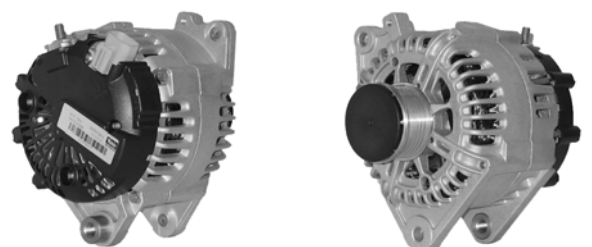

423017

110A 12V, S-L, 13939, 208-203, REPLACES HITACHI 13939

6 GRV CW CLUTCH, 8mm B+ POST, S-L PLUG