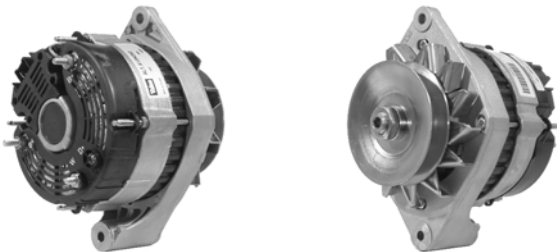

592868

50A 12V, CW, 12305, 208-393, INTERNAL REGULATOR, REPLACES MAGNETON WITH PULLEY CHANGE

1 GRV 98mm OD, 6mm B+ POST, 1/4" D+ SPADE, 5mm W POST, 128mm OD, 56mm MOUNT, 8.2mm ADJ MOUNT, 17mm PULLEY ID