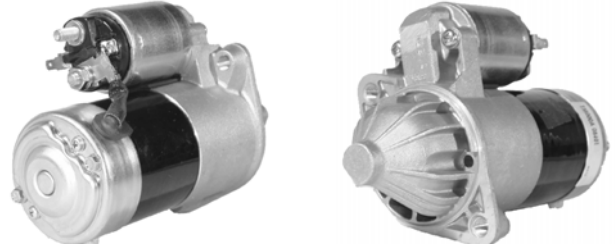

438103

1.1KW, 12V, 17709, 103-289

8TH CW, 8mm B+ POST, 1/4" "50" SPADE