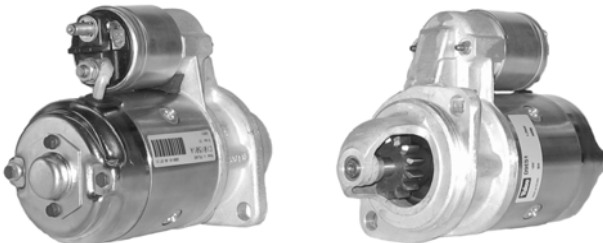

101501

1.2KW, 12V, 18353, 108-195

13TH CCW, OD, 8mm B+ POST, 1/4" "50" SPADE, 90mm OD