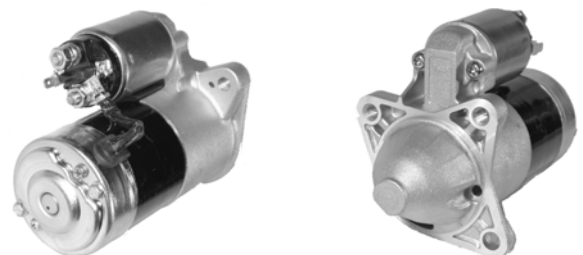

438116

1.4KW, 12V, 17132, 103-150A, 108-443

10TH CW, PMGR, 8mm B+ POST, 1/4" "50" SPADE