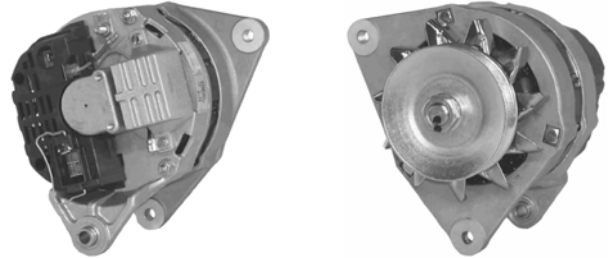

35A 12V, CW, 12825, 210-282

1 GRV 86mm OD, B+B+D+, 5mm W POST w/ 1/4" SPADE ADAPTER

439609