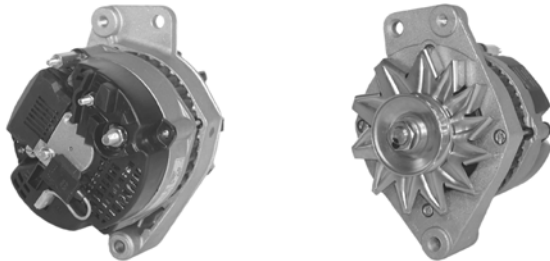

433050

65A 12V, CW, 21115, 208-158A ***NLA WHEN STOCK DEPLETED***CAN USE FOR 14818 WITH CHANGE OF PULLEY

1 GRV 64mm OD, 8mm B+ POST, 5mm D+ POST, 5mm GRN POST, 10mm MOUNT