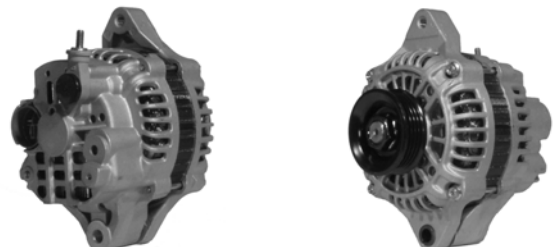

427601

70A, 12V, CCW, 13608, 203-347E, C-IG-L-FR

4 GRV 59mm OD, 6mm B+ POST, 122mm OD