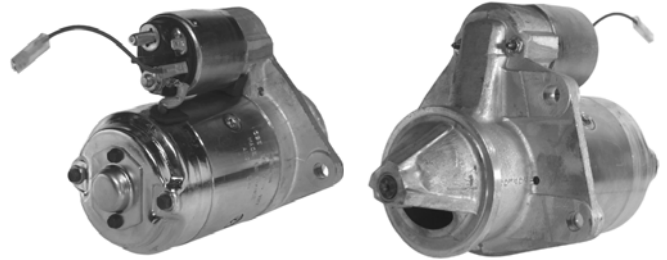

1.2KW, 12V, 16533, 108-222

9TH CW, 8mm B+ POST, 1/4" "50" TERMINAL, "15a" TERMINAL WIRE

432552