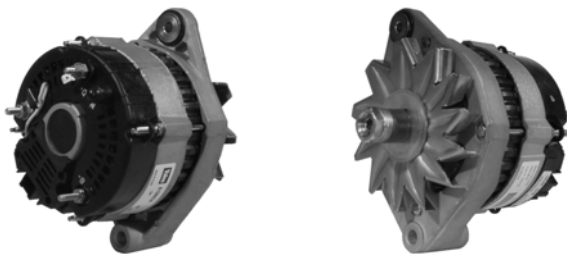

439185

60A 12V, CW, 12411, 208-404
W/O PULLEY, 6mm B+ POST, 5mm D- POST, 5mm D+ POST, 11mm MOUNT, 8mm ADJ