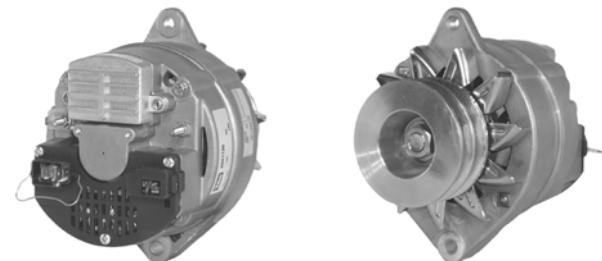

523340

40A 24V, CW, 12289, 208-390

W/O PULLEY 17mm SHAFT, B+B+D+ PLUG

592769

60A 12V, 12301, 208-397, WITH "W" TERMINAL

17mm SHAFT, 6mm B+ POST, 138mm OD

541130

70A 12V, CW, 12103, 208-391, \*\*\*WHEN STOCK DEPLETED NLA\*\*\*\*SEE 55A 432984