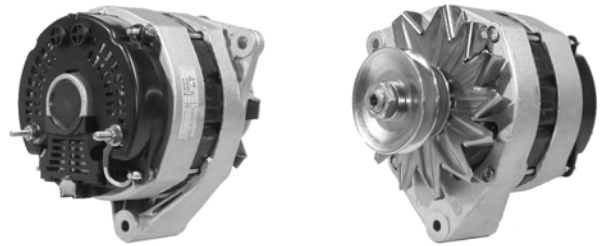

432802

90A 12V, CW, 14899, 208-107, IG-L***NLA WHEN STOCK DEPLETED***

1 GRV 73mm OD, 6mm B+ POST, 1/4" "L" SPADE, 3/16" "IG" SPADE, 136mm OD