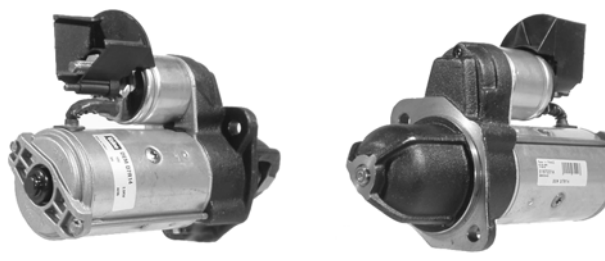

438012

2.5KW, 12V, 17086, 108-278

10TH CW, 32.7mm GEAR, M5 "50" TERM