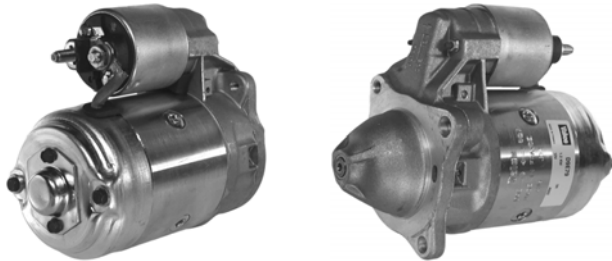

1.2KW, 12V, 16756, 108-227

9TH CW, 8mm B+ POST, 1/4" S SPADE

432566