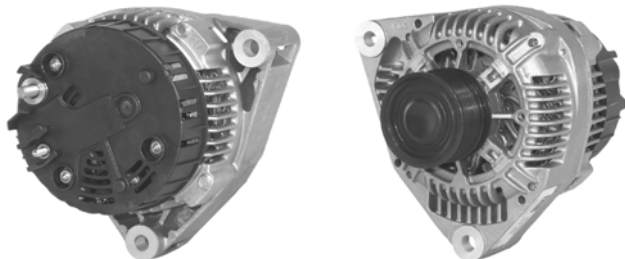

90A 12V, CW CLUTCH, 208-179

6 GRV 56mm OD, 8mm B+ POST, 5mm D+ POST

439220