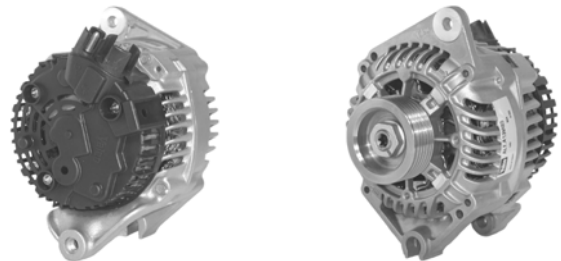

433159

80A 12V, CW, 22448, 208-496 ***NLA WHEN STOCK DEPLETED***

6 GRV 62mm OD, 8mm B+ POST. 5mm D+ POST