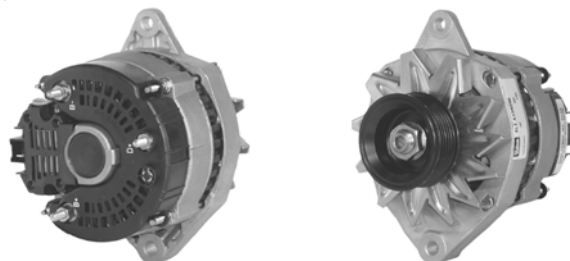

439288

50A 12V, CW, 12461, 208-537

6 GRV 70mm OD, 6mm B+ POST, 5mm D- POST, 5mm AND 1/4" D+ SPADE