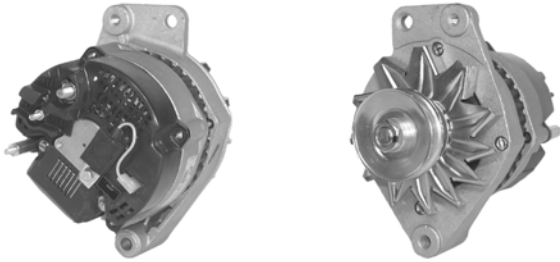

Valeo Unit Guide

433048

65A 12V, CW, 14995, 208-159A

1 GRV 69mm OD, 8mm B+ POST, 5mm B- POST, 5mm D+ POST, 1/4" W SPADE