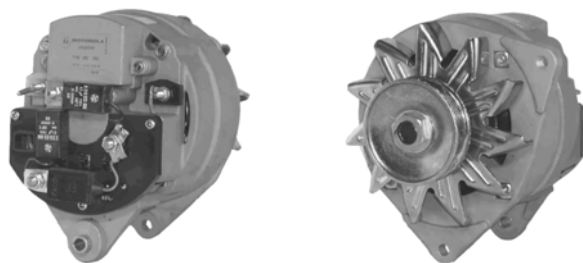

510823

70A 12V, CW, 12406, 210-471

1 GRV 69mm OD, 6mm B+ POST, 6mm D- POST, 5mm D+ POST, 5mm "W" POST