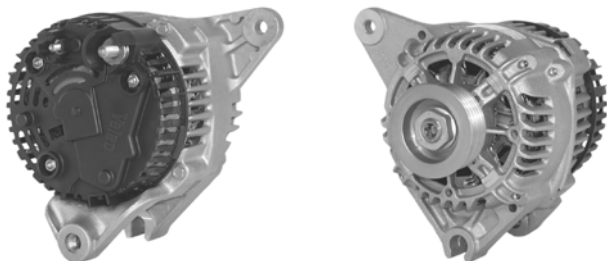

439039

70A 12V, CW, 12422, 208-166

5 GRV 56mm OD, 8mm B+ POST, 5mm D+ POST