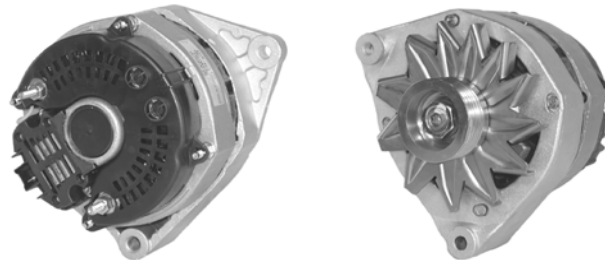

433186

80A 12V, CW, 208-210 ***NLA WHEN STOCK DEPLETED***

5 GRV 56mm OD, 6mm B+ POST, 1/4" L SPADE, 5mm D- POST