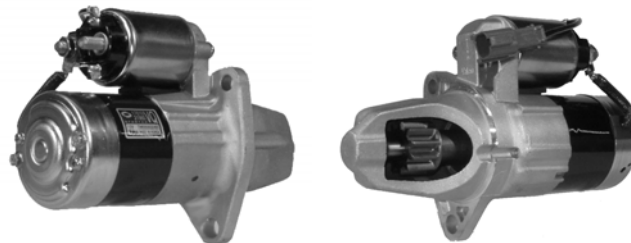

1.4KW, 12V, 17779 104-176B

11TH CCW, PMGR, 8mm B+ POST, 1/4" "50" SPADE, 71mm OD

411901