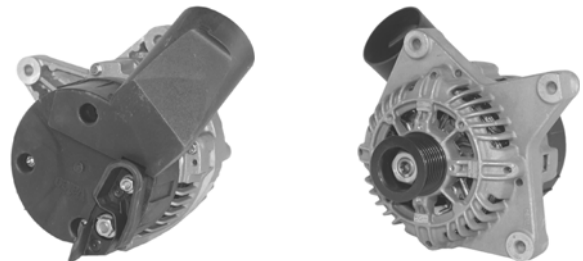

439035

110A 12V, CW, 13661, 208-592

7 GRV 45mm OD, 8mm B+ POST, 6mm D+ POST