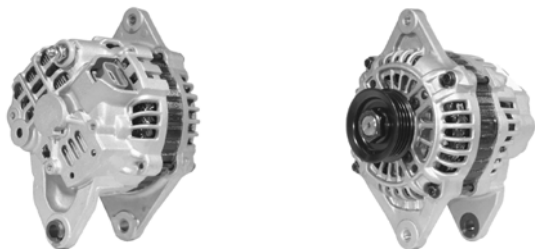

422801

60A 12V, CW, 13574, 203-446, S-L

4 GRV 55mm OD, 6mm B+ POST, 122mm OD