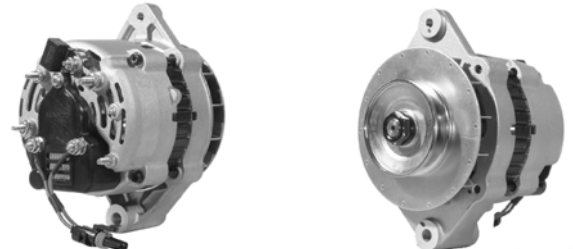

420431

55A 12V, CW, 12425, 293-19

1 GRV 73mm OD, 1/4-20 B+ POST, PURPLE (EXC), RED (SENSE) PLUG, (L2) TRIO, 123mm OD