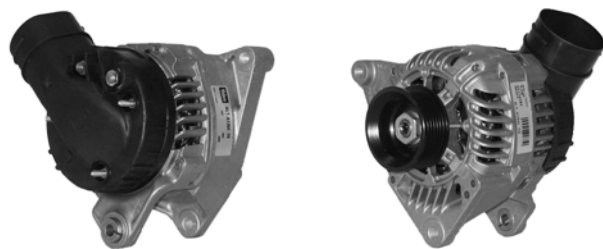

439006

90A 12V, CW, 13464, 208-586A

6 GRV 69mm OD, 8mm B+ POST, 5mm D+ POST