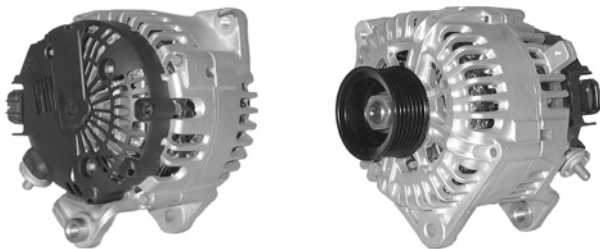

420538

150A 12V, CW, 11256, 208-215, C-S-L

7 GRV 60mm OD, 8mm B+ POST, OVAL 3 PIN PLUG, 146mm OD