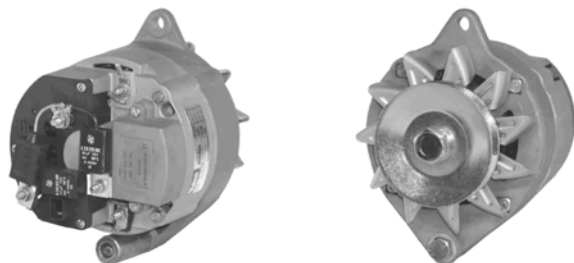

510821

45A 24V, CW, 12409, 210-476

1 GRV 87mm OD, 6mm B+ POST, 6mm B- POST, 5mm D+ POST/SPADE, 5mm W POST/SPADE