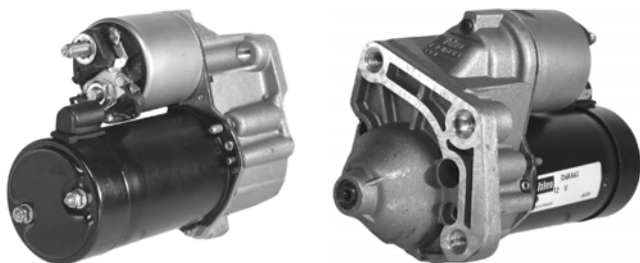

432670

1.1KW, 12V, 108-284

9TH CW, 8mm B+ POST, 1/4" "50" SPADE