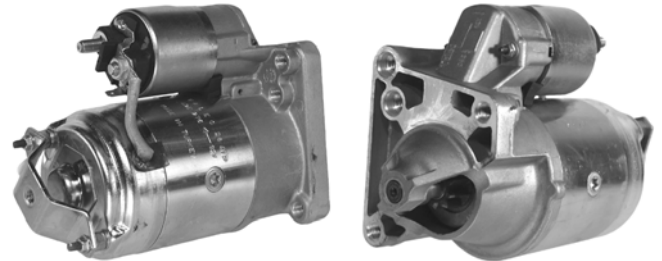

432552

1.2KW, 12V, 16756, 108-227

9TH CW, 8mm B+ POST, 1/4" S SPADE

432566

1.05KW, 12V, 16797, 108-205A

9TH CW, 8mm B+ POST, 1/4" "50" SPADE

432554

1.2KW, 12V, 17144, 108-217B, REPLACES D9E851