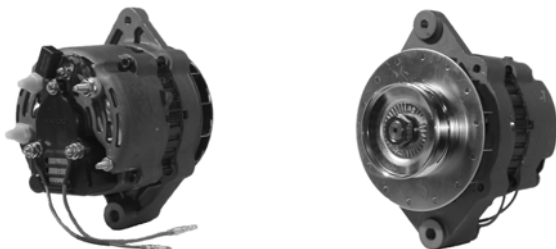

425610

65A, 12V, CCW, 12176, 293-13A

1 GRV 73mm OD, 1/4-20 B+ POST, PURPLE (EXC), RED (SENSE) BULLET WIRES, 123mm OD

425614

*Photo
Coming
Soon*

*Photo
Coming
Soon*

55A 12V, 12268, 293-21