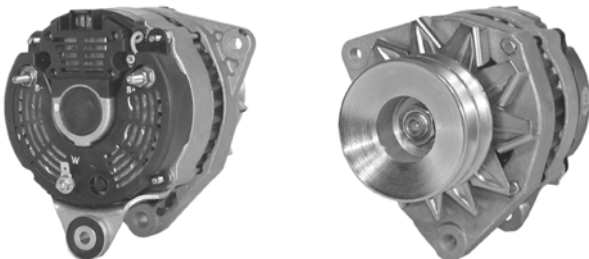

439097

70A 12V, CW, 12100, 208-387, 33mm FROM PIVOT TO BOTTOM FOR 1ST GROOVE, 66mm SPREAD, NOTICE 439099

2 GRV 88mm OD, 6mm B+ POST, 1/4" D+ SPADE, 5mm W POST W/ 1/4" SPADE, 5mm B- POST, 128mm OD