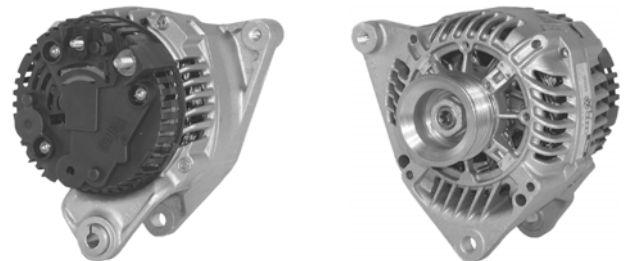

439069

90A 12V, CW, 13814, 208-574

5 GRV 56mm OD, 8mm B+ POST, 5mm D+ POST