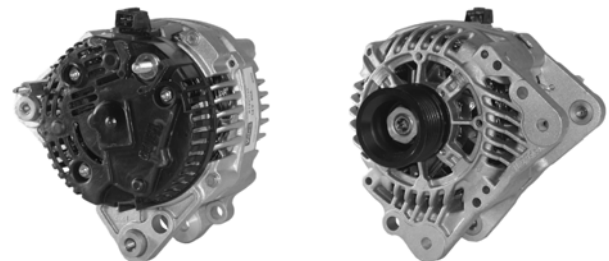

1.2KW, 12V

9TH CCW, 8mm B+ POST, 1/4" "50" SPADE

439003

90A 12V, CW, 13458, 208-590

6 GRV 50mm OD

439000

70A 12V, CW, 13655 208-162, L-DFM

6 GRV 49mm OD, 8mm B+ POST, MINI PLUG, 5mm D- POST