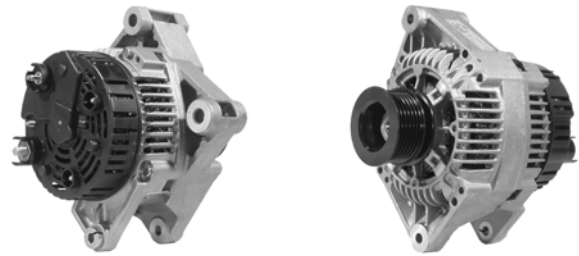

120A 12V, CW, 11002, 208-579

6 GRV 57mm OD, 8mm B+ POST, 5mm D+, 1/4" W SPADE, 138mm OD

439195