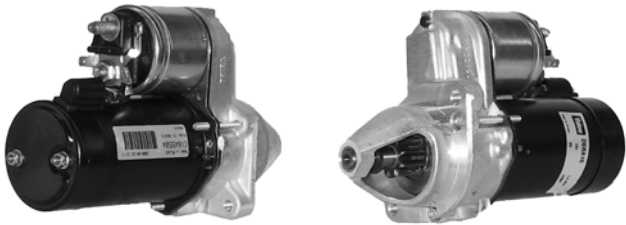

Valeo Unit Guide

432586