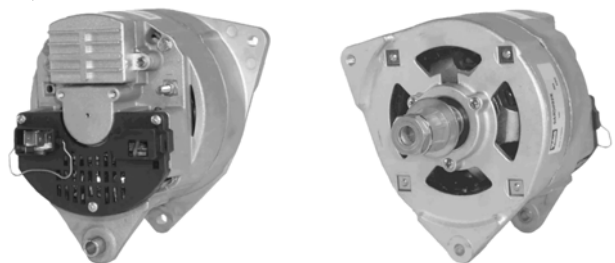

432987

55A 12V, CW, 12121, 210-244, EXTENSION NUT

W/O PULLEY 17mm SHAFT, B+B+D+ PLUG, 136mm OD