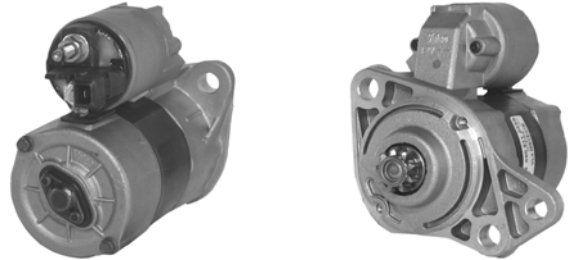

438138

1.1KW, 12V, 17781, 108-364

9TH CCW, 8mm B+ POST, 3/16" "50" SPADE PLUG