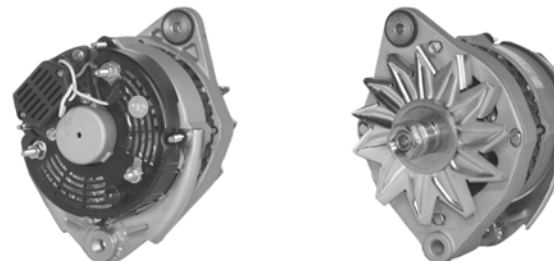

2 GRV 89mm OD, 3 SPADE PLUG

592772

50A 12V, CW, 12412, 208-403

W/O PULLEY 17mm SHAFT, 6mm B+ POST 5mm D+ POST/SPADE, 4mm W POST, 5mm B- POST