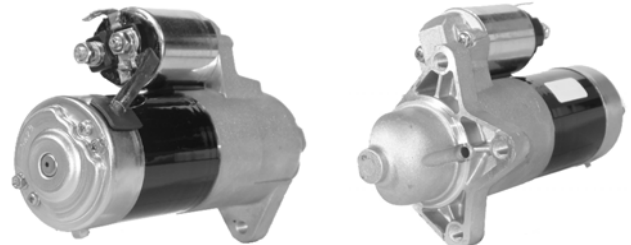

438113

1.7KW, 12V, 17133, S1636, 108-440

12TH CW, PMGR, 8mm B+ POST, 1/4" "50" SPADE