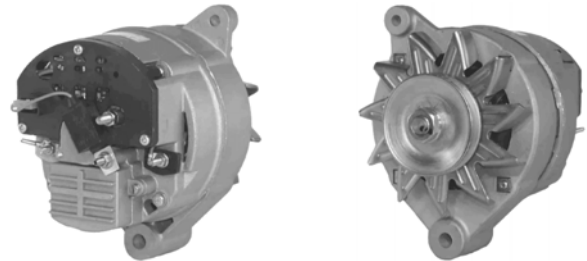

## 522104

55A 24V, CW, 12826, 210-486

1 GRV 72mm OD, 6mm B+, 1/4" D+ SPADE, 1/4" W SPADE, 138mm OD, 11.3mm ID MOUNT x 51mm L, 8mm ADJ HOLE