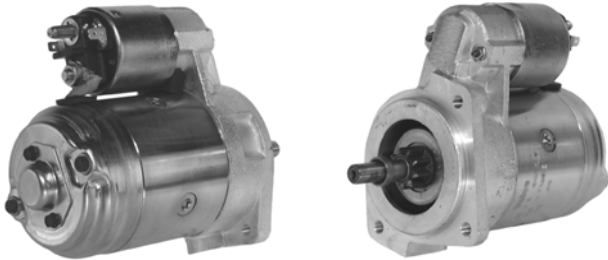

Valeo Unit Guide

432606

1.05KW, 12V, 16408, 108-239

9TH CW, 8mm B+ POST, 1/4" "50" SPADE, 1/4" "15a" SPADE