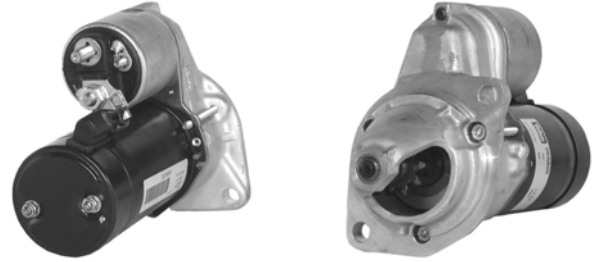

594082

1.2KW, 12V, 18047, 108-265, NOTICE 594091

9TH CCW, 29.2mm GEAR, 76mm OD MOUNT, 105mm BP, 46mm DRIVE OPENING