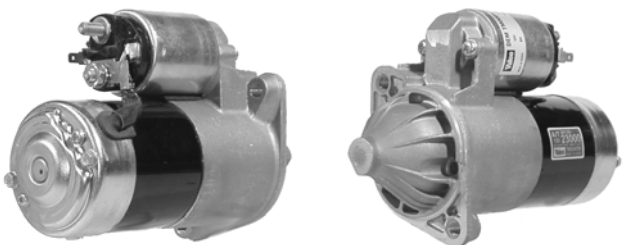

438102

1.1KW, 12V, 17708, 103-288

8TH CW, 8mm B+ POST, 1/4" "50" SPADE