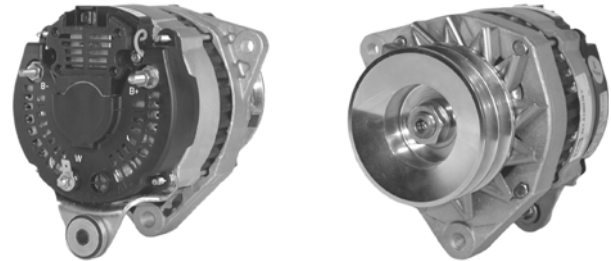

439099

70A 12V, CW, 12102, 208-392, 24mm FROM PIVOT RO CENTER OF 1ST GROOVE, 69mm SPREAD MOUNT, NOTICE 439097 DIFFERENT

2 GRV 100mm OD, 6mm B+ POST, 5mm B- POST, 1/4" D+ SPADE, 1/4" "W" SPADE, 128mm OD