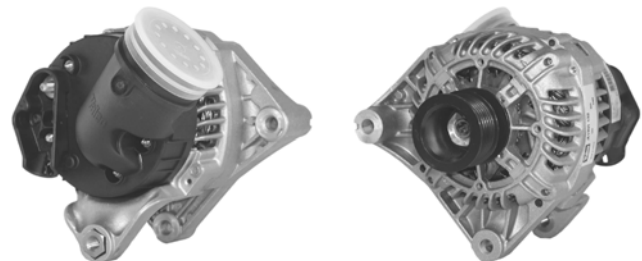

439070

80A 12V, CW, 13470, 208-594, CAN CHANGE TO SLIDER BUSHING

6 GRV 50mm OD, 8mm B+ POST, 6mm D+ POST, 10x1.5mm THREADED MOUNTING BUSHING