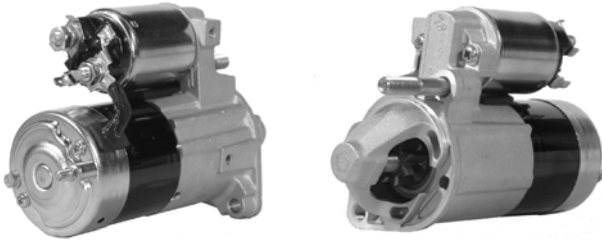

Valeo Unit Guide

414401

1.2KW, 12V, PMGR, 17764, 103-324, SIMILAR TO 438100 NOT INTERCHANGEABLE

8TH CW, 28mm OD, 8mm B+ POST, 1/4" "50" SPADE, 71mm OD, 10mm DRIVE LOCATION