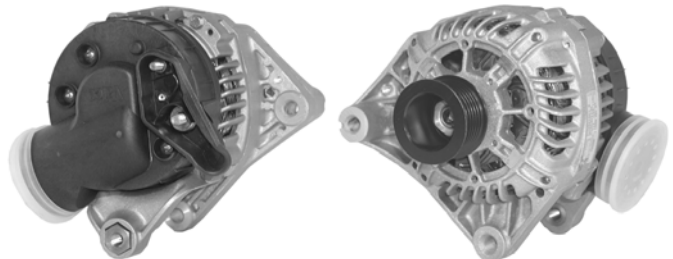

439036

115A 12V, CW, 13469, 208-573 ***NLA WHEN STOCK DEPLETED***

6 GRV 49mm OD, 8mm B+ POST, 6mm D+ POST, 151mm OD