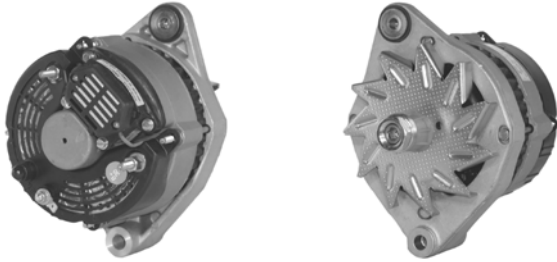

Valeo Unit Guide

592777

30A 24V, CW, 12415, 208-420, 11mm x 51mm PIVOT, ALTERNATE 510804

W/O PULLEY, 6mm B+ POST, 5mm B- POST, 5mm D+ POST W/ 1/4" SPADE ADAPTER, 4mm "W" POST