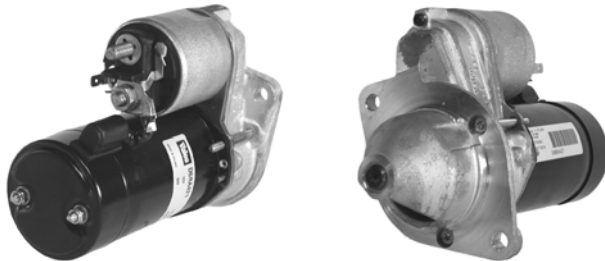

9TH CW, 8mm B+ POST, 1/4" "S" SPADE

432574

3.1KW, 12V, 108-250

9TH CW 36mm GEAR, 8mm B+ POST, 1/4" "50" SPADE

432557

1.2KW, 12V, 18358, 108-262A

9TH CCW, 8mm B+ POST, 1/4" "50" SPADE

432580