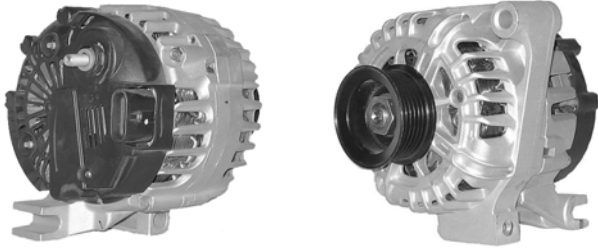

Valeo Unit Guide

420709

125A 12V, CW, 11142, 208-204A, REPLACES 420398

6 GRV 58mm OD, 8mm B+ POST, LARGE F-L PLUG, 144mm OD