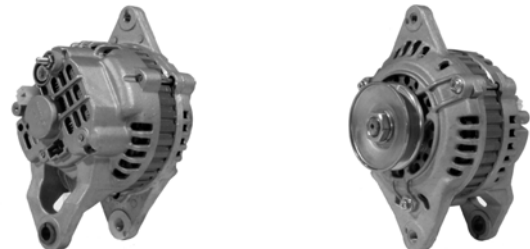

424952

45A 12V, CW, 14943 203-469, R-L, FACTORY REMAN

1 GRV 65mm OD, 5mm B+ POST, T PLUG, 1/4" "P" SPADE