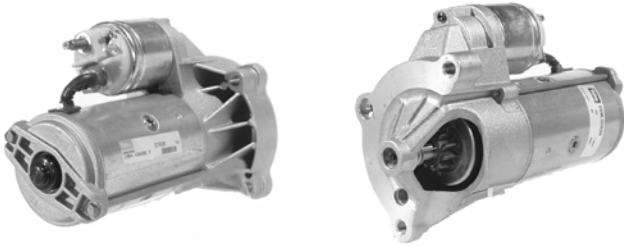

Valeo Unit Guide

438068

1.4KW, 12V, 108-275

11TH CW, 8mm B+ POST, 5mm "50" POST