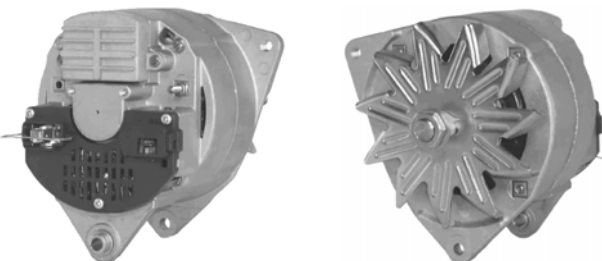

40A 24V, CW, 12289, 208-390

W/O PULLEY 17mm SHAFT, B+B+D+ PLUG

592769