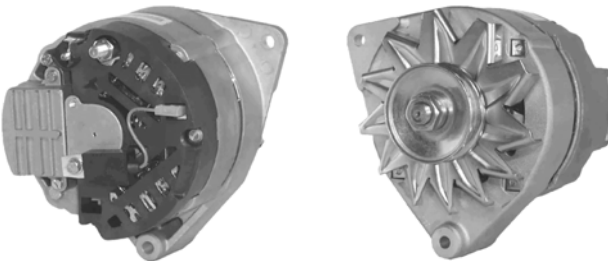

518035

90A 12V, CW, 210-485

1 GRV 64mm OD, 8mm B+ POST, 5mm D+ POST/SPADE