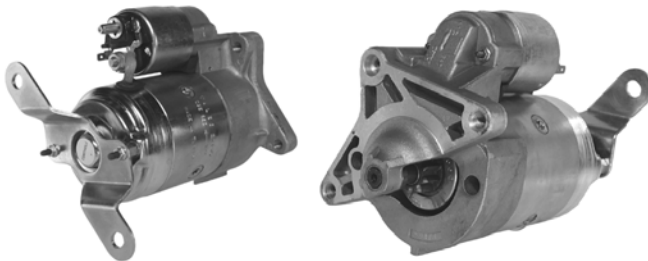

432552

1.2KW, 12V, 16756, 108-227

9TH CW, 8mm B+ POST, 1/4" S SPADE

432566

1.05KW, 12V, 16797, 108-205A

9TH CW, 8mm B+ POST, 1/4" "50" SPADE

432554

1.2KW, 12V, 17144, 108-217B, REPLACES D9E851