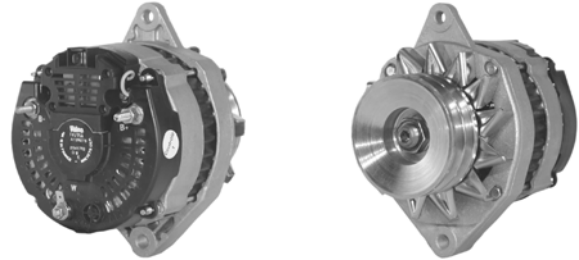

439098

70A 12V, CW, 12101, 208-388

2 GRV 88mm OD, 6mm B+ POST, 1/4" D+ SPADE, 5mm W POST W/ 1/4" SPADE ADAPTER, M5 B-