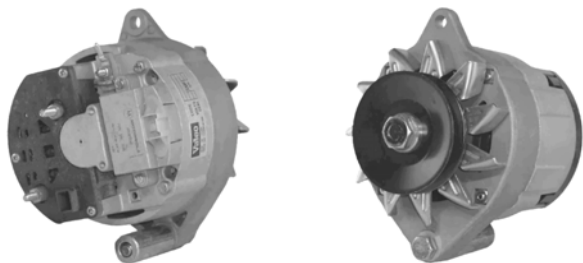

Valeo Unit Guide

510820

70A 12V, CW, 12402, 210-470A

1 GRV 87mm OD, 6mm B+ POST, 6mm B- POST, 5mm D+ POST/SPADE, 5mm W POST/SPADE