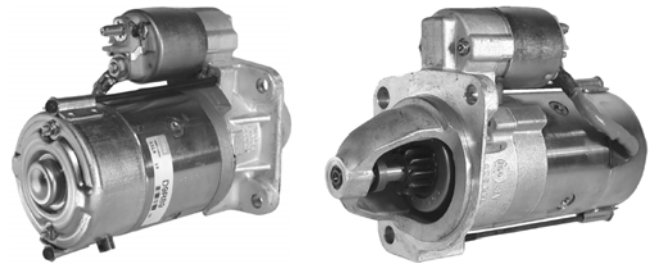

3.1KW, 12V, 108-216A

11TH CW, 8mm B+ POST, 5mm "50" POST WITH 1/4" SPADE

429901