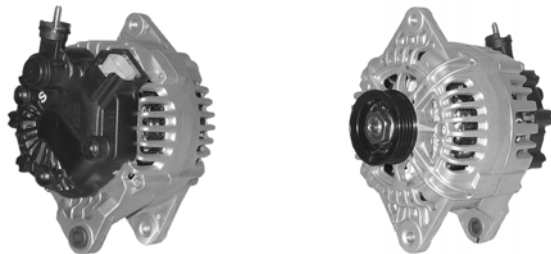

Valeo Unit Guide

425553

110A, 12V, 11227, 208-717, L TERM

4 GRV 55mm OD, 6mm B+ POST, L-D PLUG, 138mm OD