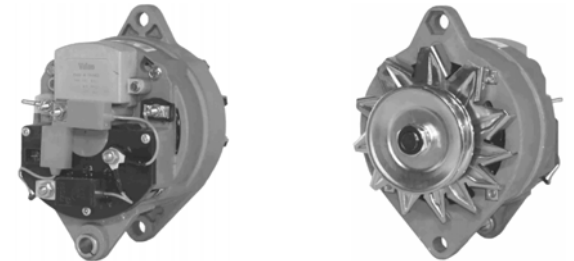

523070

45A 24V, CW, 210-487

1 GRV 80mm OD, 6mm B+ POST, 6mm B- POST, 5mm D+ POST/SPADE, 5mm W POST/BULLET