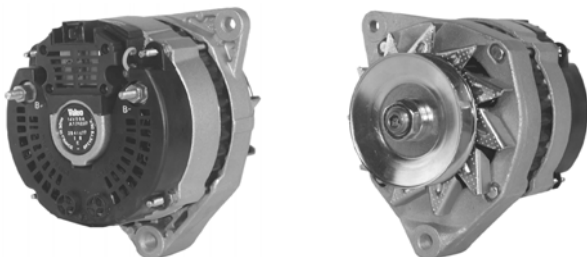

439186

50A 12V, CCW, 12413, 208-138, WITHOUT D+ POST***NLA WHEN STOCK DEPLETED***, USE 439243
1 GRV 89mm OD, 6mm B+ POST, 5mm D- POST, 1/4" D+ SPADE