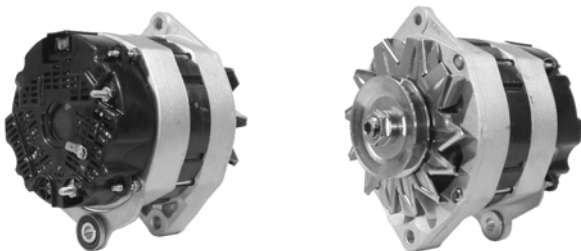

432798

105A 12V, CW, IG-L, 208-124A

1 GRV 78mm OD, 6mm B+ POST, 5mm D- POST, 1/4" L SPADE, 3/16" IG SPADE, 1/4" "W" SPADE, 142mm OD