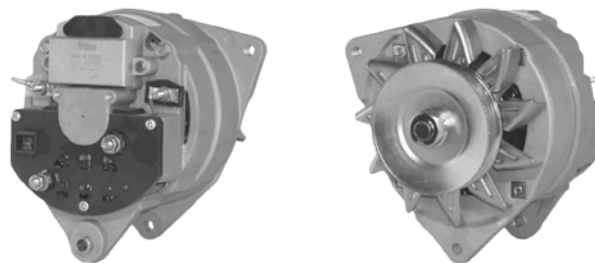

510860

40A 24V, CW, 12398, 210-245, ALTERNATE 510845 AND 510864

1 GRV 86mm OD, 6mm B+ POST, 6mm B- POST, 5mm D+ POST W/ 1/4" SPADE, 5mm "W" POST W/ 1/4" SPADE