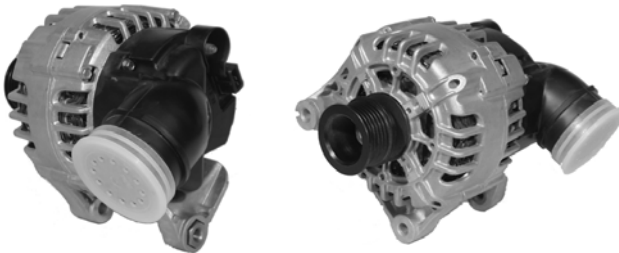

439398

120A, 12V, CW, 13970, 208-184, 61E-15 (D-L-IG), ALTERNATE 439234
6 GRV 50mm OD, 8mm B+ POST,