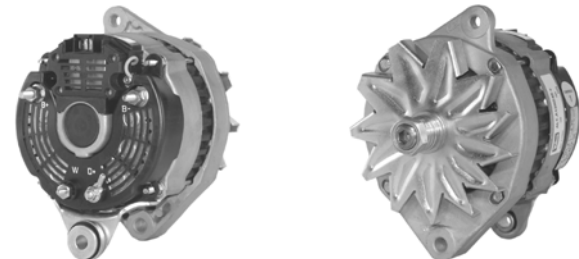

439218

105A 12V, CW, 13720, 208-175

6 GRV 52mm OD, 8mm B+ POST

439198

90A 12V, CW CLUTCH, 208-179

6 GRV 56mm OD, 8mm B+ POST, 5mm D+ POST

439220

70A 12V, CW, 12120, 208-135