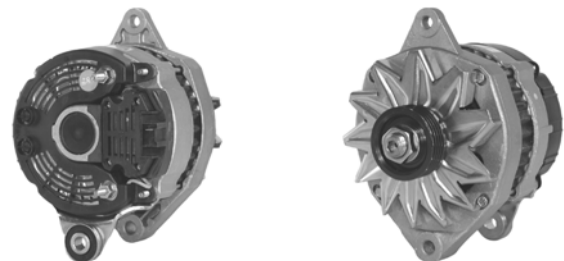

439074

70A 12V, CW, 208-416 ***NLA WHEN STOCK DEPLETED***

4 GRV 53mm OD, 6mm B+ POST, 1/4" D+ SPADE, 5mm D- POST