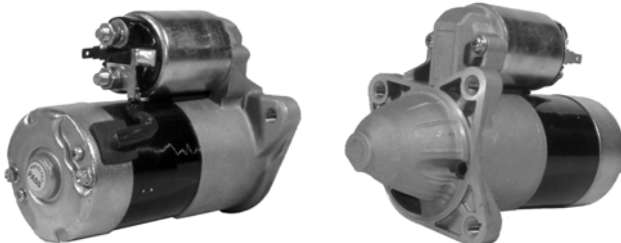

415101

1.4KW, 12V, 16933, S1634, 103-174, FACTORY REMAN

10TH CW, PMGR, 8mm B+ POST, 1/4" "50" SPADE