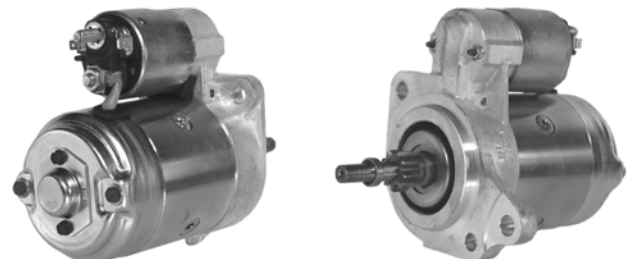

432604

1.2KW, 12V, 16557, 108-241\*\*\*NLA WHEN STOCK DEPLETED\*\*\*

9TH CW, 8mm B+ POST, 1/4" "50" SPADE, 3/16" "15a" SPADE

432593

1.2KW, 12V, 108-272

9TH CW, 8mm B+ POST, 5mm "50" POST

432605

1.2KW, 12V, DD, 17025, 108-321, W420-08 BELL HOUSING BUSHING\*\*\*NLA WHEN STOCK DEPLETED\*\*\*