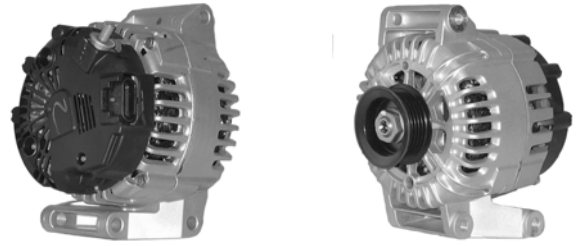

420378

145A 12V, CW, 11259, 208-222, 11264, 208-740A

5 GRV 56mm DO, 8mm B+ POST, LARGE F-L PLUG, 145mm OD