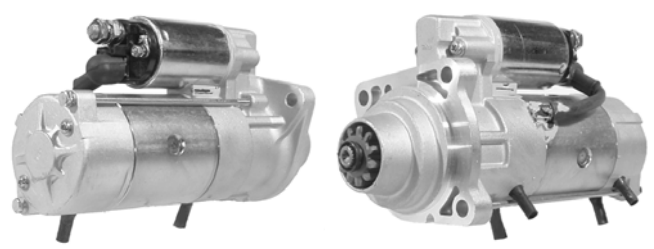

418901

2.7KW, 12V, 18486, 108-303

11TH CW, OSGR, 10mm B+ POST, 5mm "50" POST, 5mm GRN POST