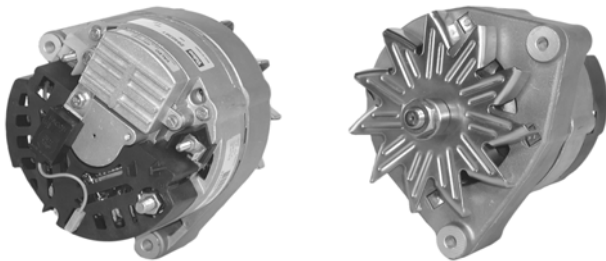

433057

90A 12V, CW, 14791, 208-155

W/O PULLEY, 8mm B+ POST, 5mm D+ POST W/1/4" SPADE, 5mm W POST