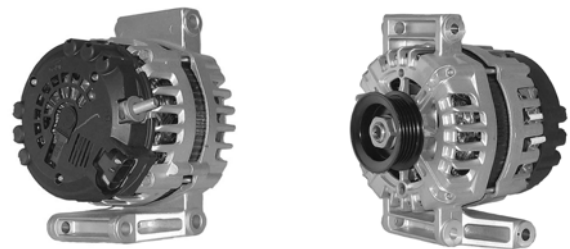

420642

130A 12V, CW, 11266, 208-220, REGULATOR AT 4:00, SIMILAR TO 420532 WHICH IS AT 2:00

5 GRV 56mm, 8mm B+ POST, MINI F-L PLUG, 138mm OD