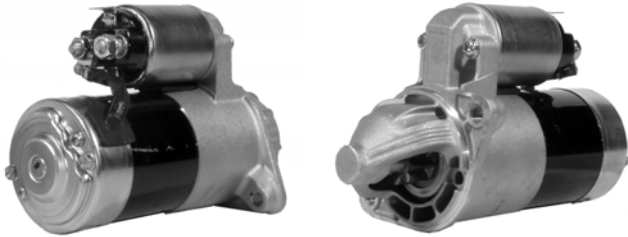

Valeo Unit Guide

438118

1.2KW, 12V, 16939, 103-146B, 108-445

8TH CW, PMGR, 8mm B+ POST, 1/4" "50" SPADE