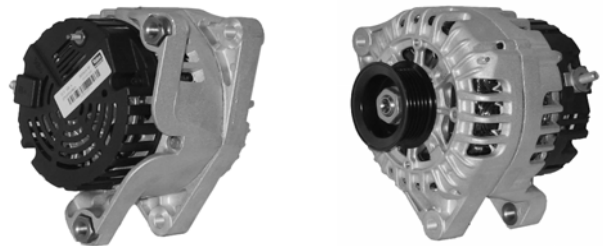

423014

120A 12V, CW, 13805, 208-207

6 GRV 57mm OD, 8mm B+ POST, 5mm D+ POST