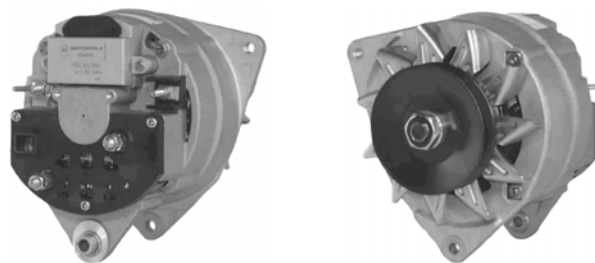

510845

40A 24V, CW, 12398, 210-482, ALTERNATE 510860, 510864

1 GRV 85mm OD, 6mm B+ POST, 6mm B- POST, 5mm D+ POST/SPADE, 5mm W POST/SPADE