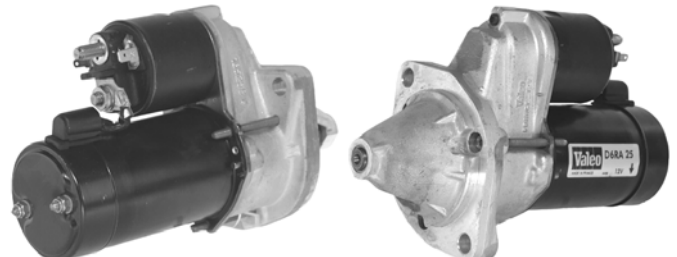

1.2KW, 12V, 16557, 108-241***NLA WHEN STOCK DEPLETED***

9TH CW, 8mm B+ POST, 1/4" "50" SPADE, 3/16" "15a" SPADE

432593