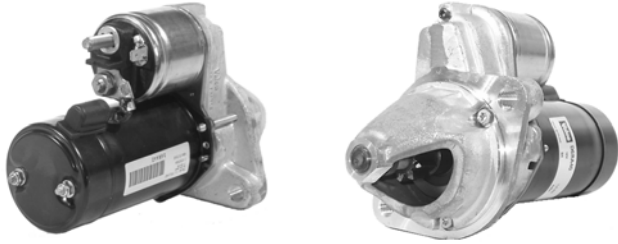

Valeo Unit Guide

594100

1.2KW, 12V, 17315, 108-260

9TH CW, 25mm GEAR, 8mm B+ POST, 1/4" "50" SPADE