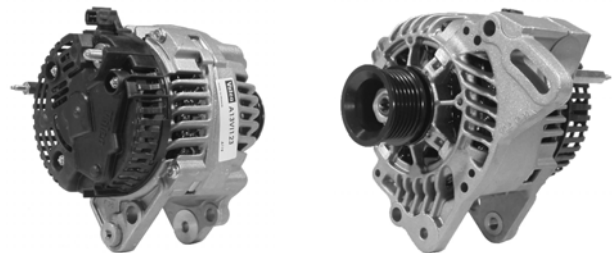

90A 12V, CW, 13656 208-163, (D+,-W)

6 GRV 49mm OD, 8mm B+ POST, 136mm OD

438177