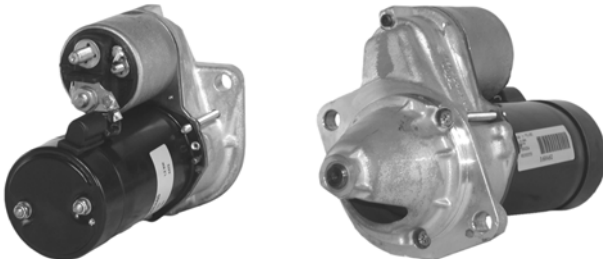

594081

1.2KW, 12V, 18045, 108-268

9TH CCW, 8mm B+ POST, 5mm "50" POST, 46mm DRIVE OPENING