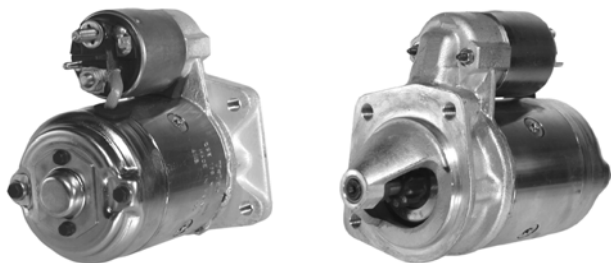

## 432653

1.05KW, 12V, 16530, 108-306

10TH CW, 8mm B+ POST, 1/4" "50" SPADE, 5mm "15a" POST