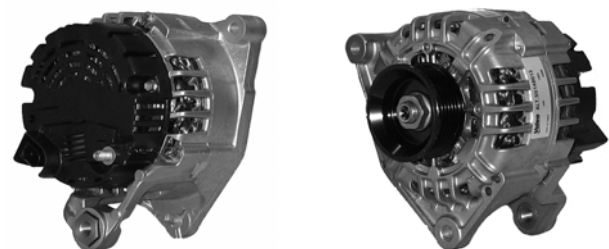

439460

140A, 12V, CW, 11159, 208-653A
6 GRV 65mm OD, 8mm B+ POST, D-PLUG, 145mm OD