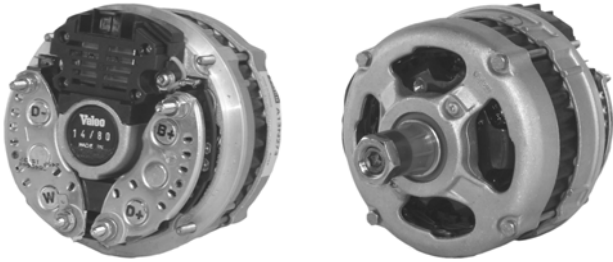

Valeo Unit Guide

439192

80A 12V, CW, 208-414

6mm B+ POST, 1/4" D+ SPADE, 5mm D- POST, 1/4" "W" SPADE

439203